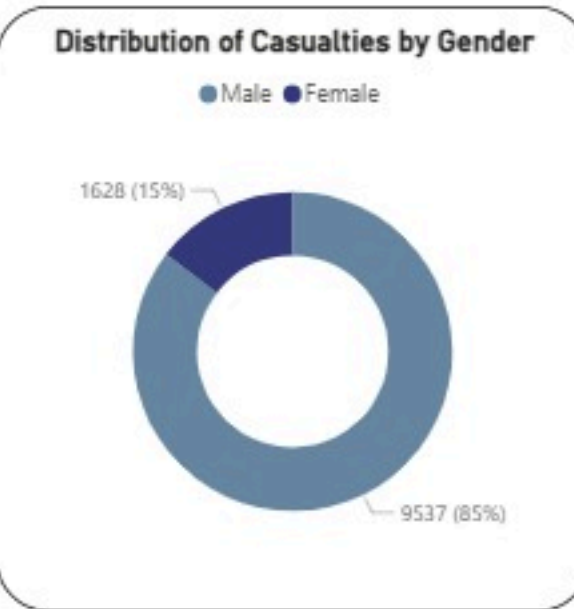

# Overview of Israeli War in Lebanon 2026: Deaths and Injuries from 02/03/2026 to 07/05/2026

Date: 3/2/2026 5/7/2026

● Injuries ● Dead

Casualties  
**11165**

Injuries  
**8438**

Death  
**2727**

**Hospitals**

Damaged Hospitals: **16**

Closed Hospitals: **3**