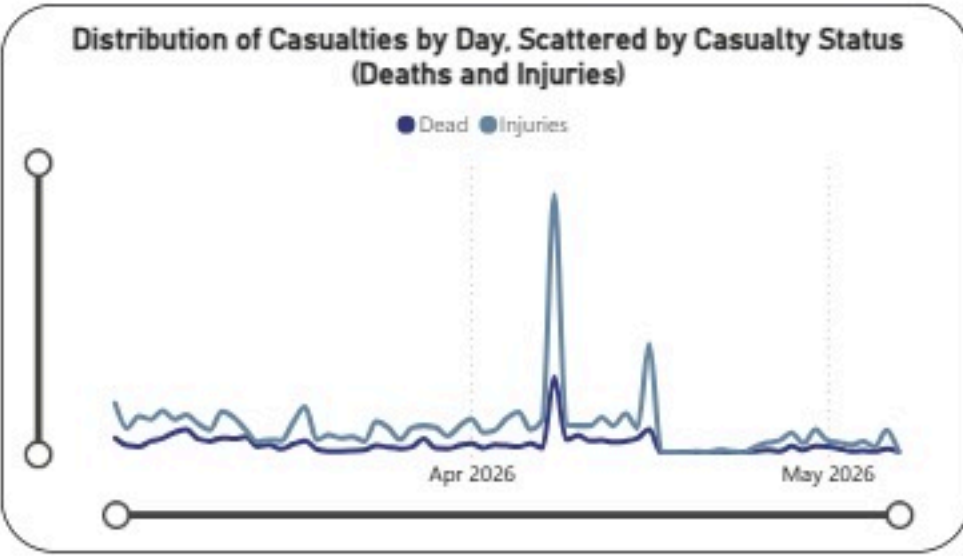

# Overview of Israeli War in Lebanon 2026: Deaths and Injuries from 02/03/2026 to 07/05/2026

Date: 3/2/2026 5/7/2026

● Injuries ● Dead

Casualties  
**11165**

Injuries  
**8438**

Death  
**2727**

**Hospitals**

Damaged Hospitals: **16**

Closed Hospitals: **3**

## Attacks on Health Care Workers

EMS Attacks: <b>134</b>	Total Martyrs: <b>103</b>	Total Injuries: <b>243</b>
EMS Damaged: <b>26</b>	EMS Martyrs: <b>98</b>	EMS Injuries: <b>206</b>
Vehicles Damaged: <b>123</b>	HCW Martyrs: <b>5</b>	HCW Injuries: <b>37</b>