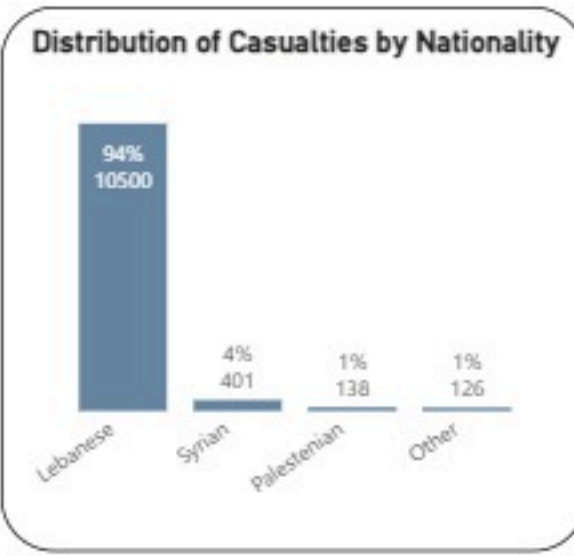

# Overview of Israeli War in Lebanon 2026: Deaths and Injuries from 02/03/2026 to 07/05/2026

Date: 3/2/2026 5/7/2026

● Injuries ● Dead

Casualties  
**11165**

Injuries  
**8438**

Death  
**2727**

**Hospitals**

Damaged Hospitals: **16**

Closed Hospitals: **3**