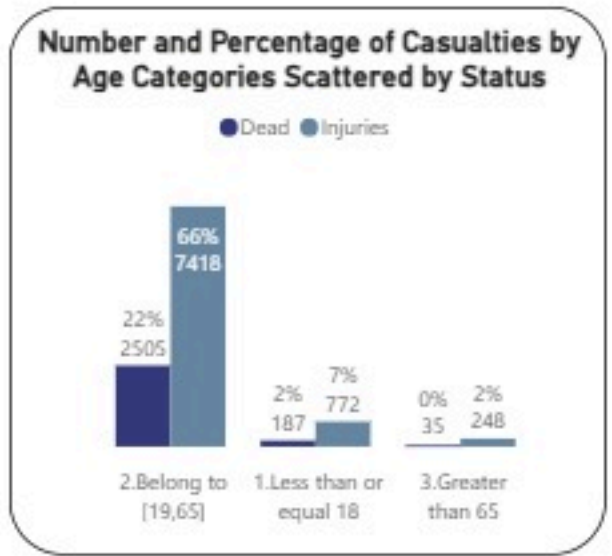

# Overview of Israeli War in Lebanon 2026: Deaths and Injuries from 02/03/2026 to 07/05/2026

Date: 3/2/2026 5/7/2026

● Injuries ● Dead

Casualties  
**11165**

Injuries  
**8438**

Death  
**2727**

**Hospitals**

Damaged Hospitals: **16**

Closed Hospitals: **3**