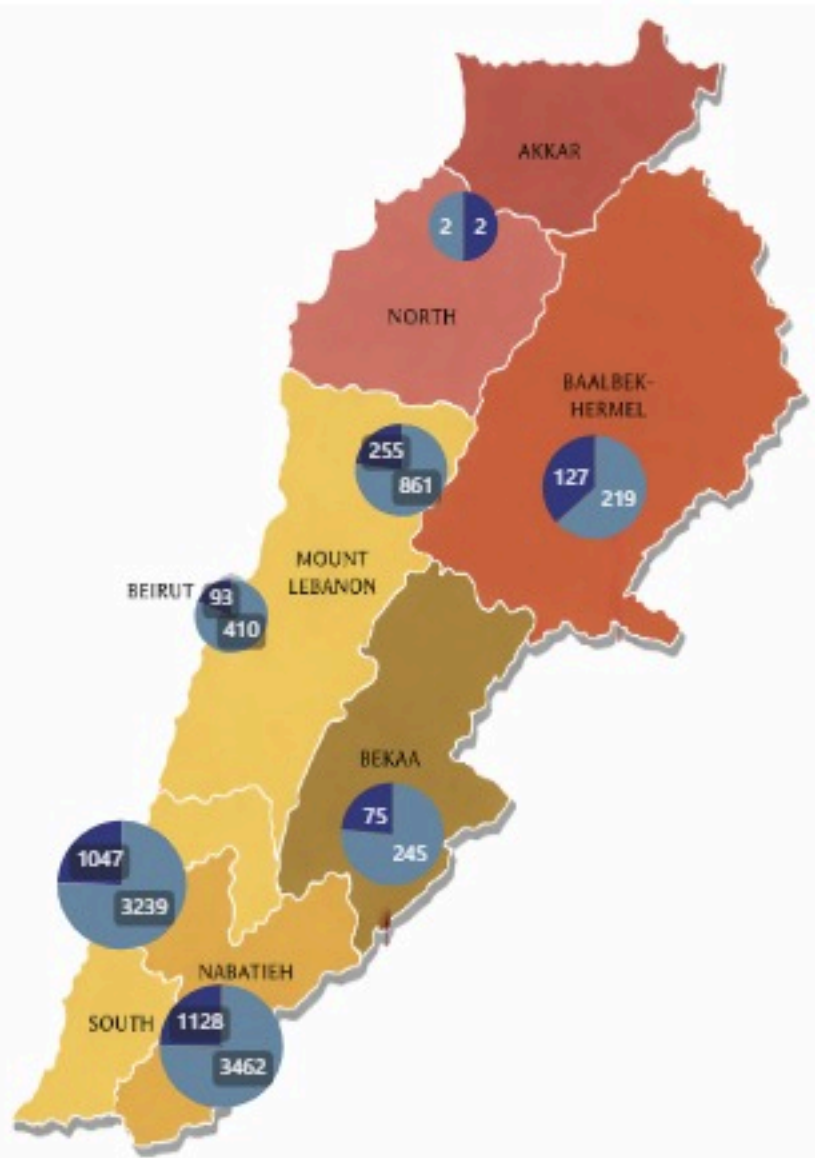

# Overview of Israeli War in Lebanon 2026: Deaths and Injuries from 02/03/2026 to 07/05/2026

Date: 3/2/2026 5/7/2026

● Injuries ● Dead

Casualties  
**11165**

Injuries  
**8438**

Death  
**2727**

**Hospitals**

Damaged Hospitals: **16**

Closed Hospitals: **3**

## Attacks on Health Care Workers

EMS Attacks: <b>134</b>	Total Martyrs: <b>103</b>	Total Injuries: <b>243</b>
EMS Damaged: <b>26</b>	EMS Martyrs: <b>98</b>	EMS Injuries: <b>206</b>
Vehicles Damaged: <b>123</b>	HCW Martyrs: <b>5</b>	HCW Injuries: <b>37</b>

**14 EMT across 21 hospitals**

Registered Personnel: **55**

Deployed Personnel: **36**