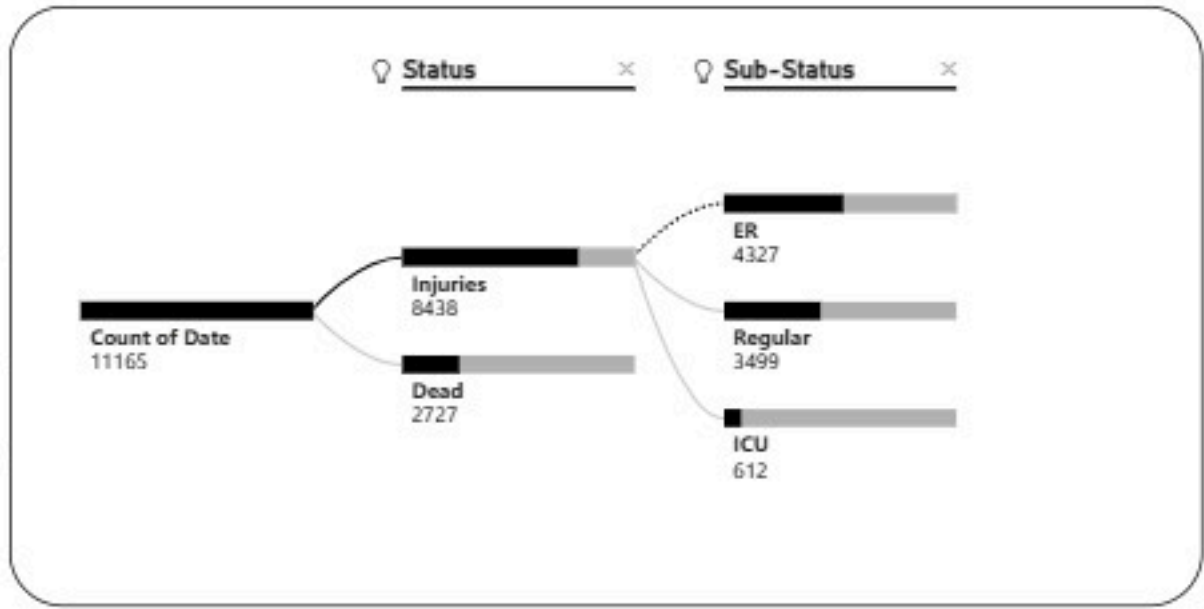

# Overview of Israeli War in Lebanon 2026: Deaths and Injuries from 02/03/2026 to 07/05/2026

Date: 3/2/2026 5/7/2026

● Injuries ● Dead

Casualties  
**11165**

Injuries  
**8438**

Death  
**2727**

**Hospitals**

Damaged Hospitals: **16**

Closed Hospitals: **3**

## Attacks on Health Care Workers

EMS Attacks: <b>134</b>	Total Martyrs: <b>103</b>	Total Injuries: <b>243</b>
EMS Damaged: <b>26</b>	EMS Martyrs: <b>98</b>	EMS Injuries: <b>206</b>
Vehicles Damaged: <b>123</b>	HCW Martyrs: <b>5</b>	HCW Injuries: <b>37</b>