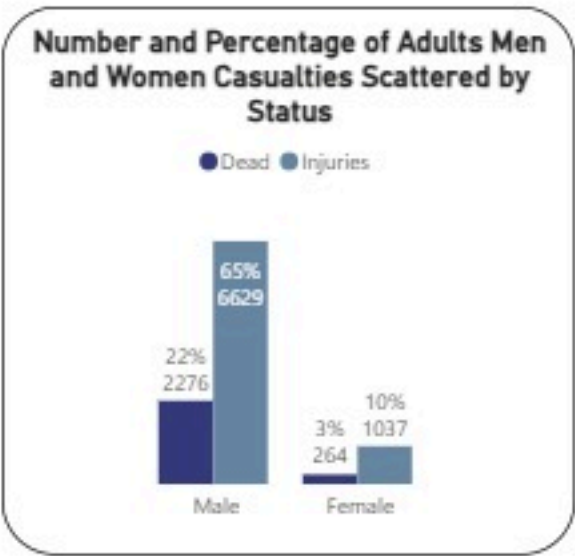

# Overview of Israeli War in Lebanon 2026: Deaths and Injuries from 02/03/2026 to 07/05/2026

Date: 3/2/2026 5/7/2026

● Injuries ● Dead

Casualties  
**11165**

Injuries  
**8438**

Death  
**2727**

**Hospitals**

Damaged Hospitals: **16**

Closed Hospitals: **3**