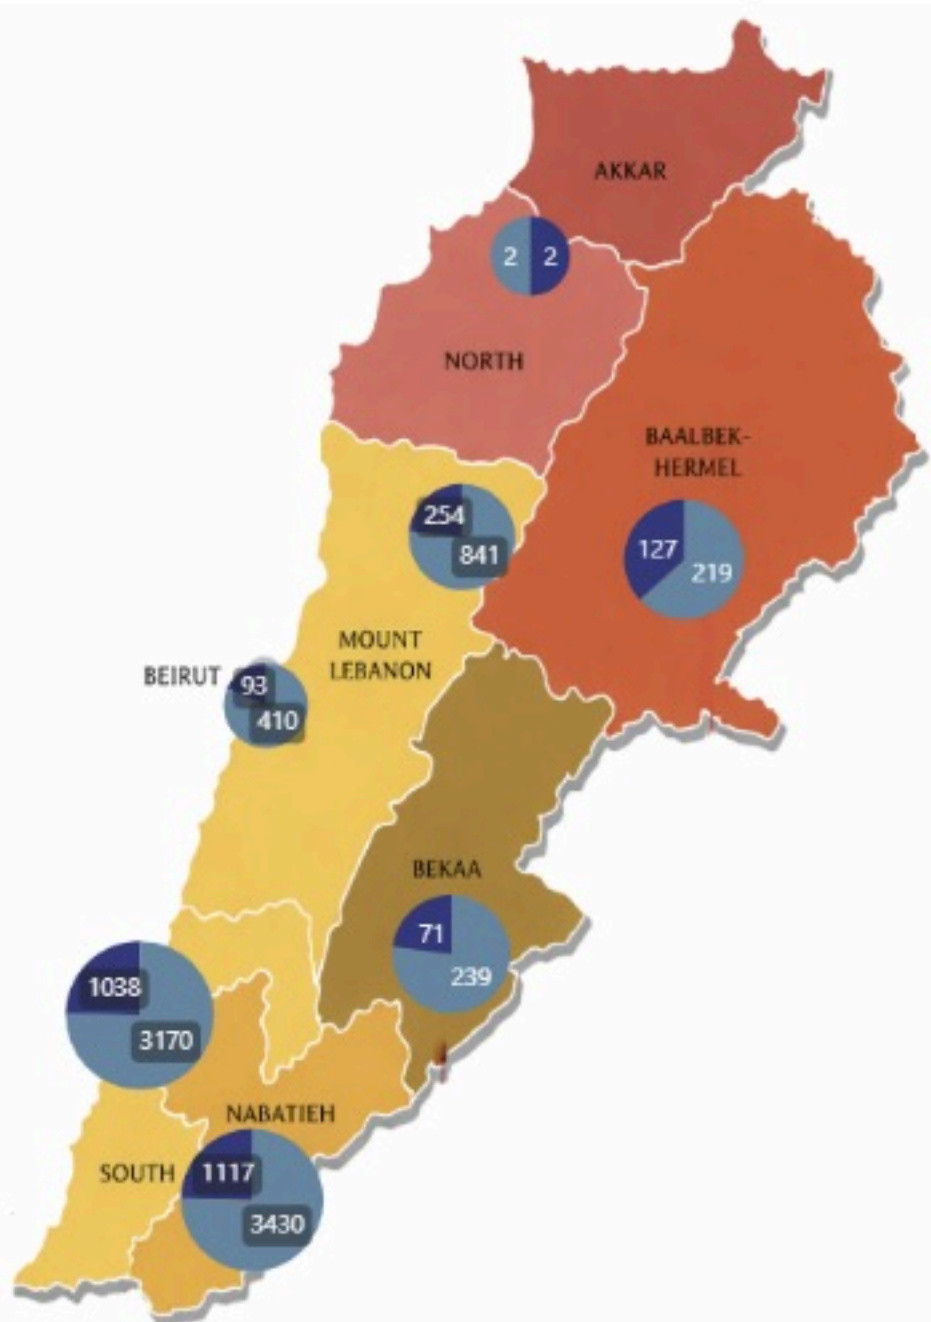

Overview of Israeli War in Lebanon 2026: Deaths and Injuries from 02/03/2026 to 05/05/2026

● Injuries ● Dead

Casualties
11013

Injuries
8311

Death
2702

Hospitals

Damaged Hospitals

16

Closed Hospitals

3

Attacks on Health Care Workers

EMS Attacks

132

Total Martyrs

103

Total Injuries

238

EMS Damaged

25

Vehicles Damaged

119

EMS Martyrs

98

HCW Martyrs

5

EMS Injuries

201

HCW Injuries

37

14 EMT across 21 hospitals

Registered Personnel

53