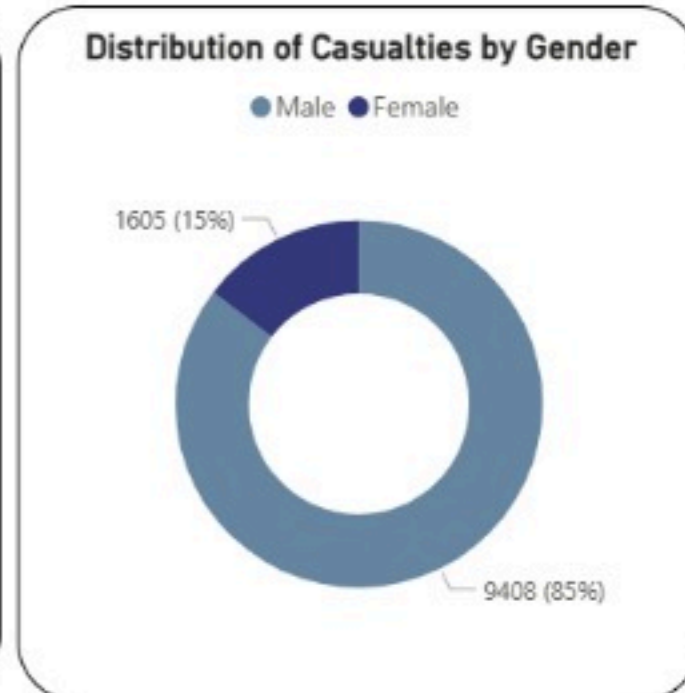

Overview of Israeli War in Lebanon 2026: Deaths and Injuries from 02/03/2026 to 05/05/2026

● Injuries ● Dead

Casualties
11013

Injuries
8311

Death
2702

Hospitals

Damaged Hospitals

16

Closed Hospitals

3

Attacks on Health Care Workers

EMS Attacks

132

Total Martyrs

103

Total Injuries