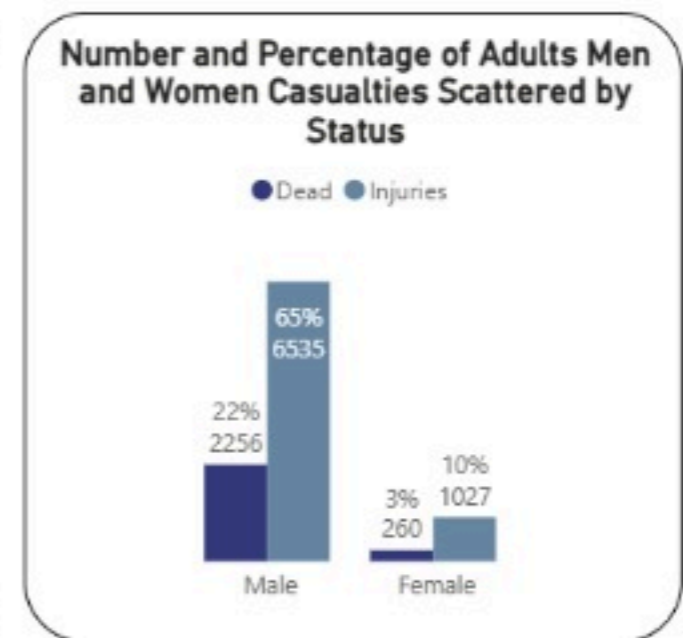

Overview of Israeli War in Lebanon 2026: Deaths and Injuries from 02/03/2026 to 05/05/2026

● Injuries ● Dead

Casualties
11013

Injuries
8311

Death
2702

Hospitals

Damaged Hospitals

16

Closed Hospitals

3

Attacks on Health Care Workers

EMS Attacks

132

Total Martyrs

103

Total Injuries