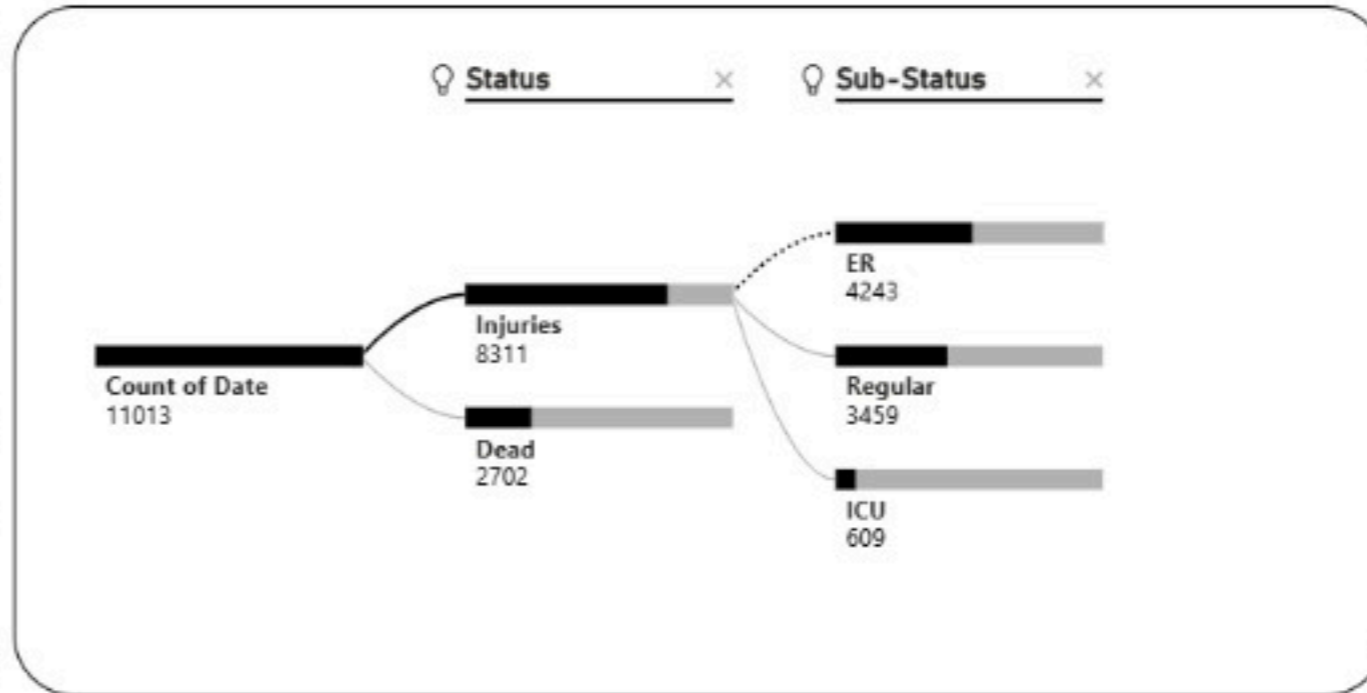

Overview of Israeli War in Lebanon 2026: Deaths and Injuries from 02/03/2026 to 05/05/2026

● Injuries ● Dead

Casualties
11013

Injuries
8311

Death
2702

Hospitals

Damaged Hospitals

16

Closed Hospitals

3

Attacks on Health Care Workers

EMS Attacks

132

Total Martyrs

103

Total Injuries

238

EMS Damaged

25

Vehicles Damaged

119

EMS Martyrs

98

HCW Martyrs