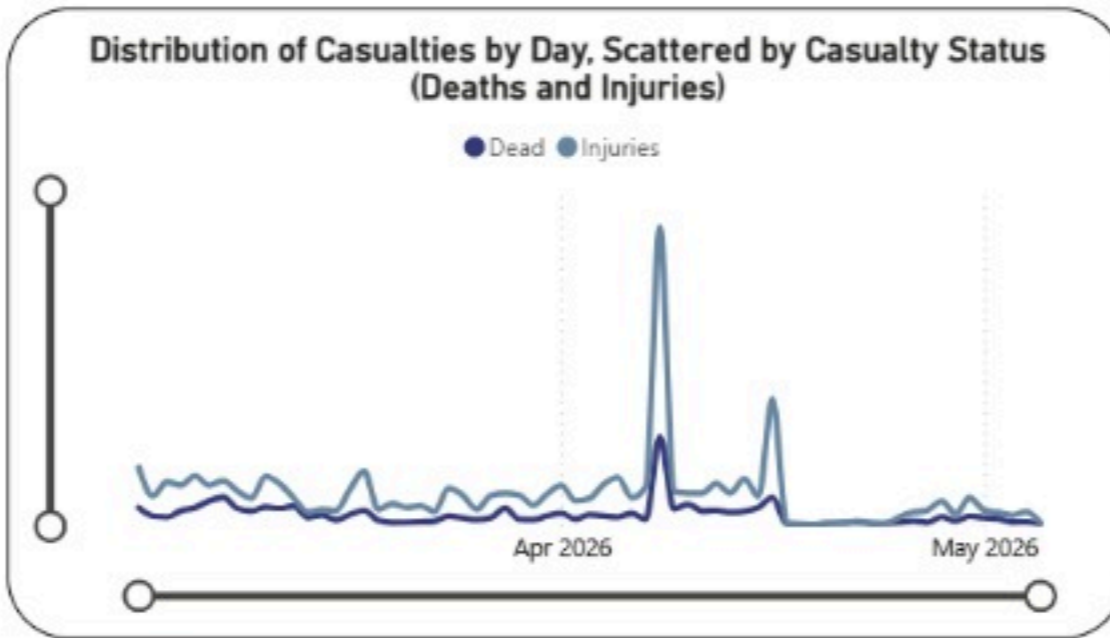

Overview of Israeli War in Lebanon 2026: Deaths and Injuries from 02/03/2026 to 05/05/2026

● Injuries ● Dead

Casualties
11013

Injuries
8311

Death
2702

Hospitals

Damaged Hospitals

16

Closed Hospitals

3

Attacks on Health Care Workers

EMS Attacks

132

Total Martyrs

103

Total Injuries

238

EMS Damaged

25

Vehicles Damaged

119

EMS Martyrs

98

HCW Martyrs