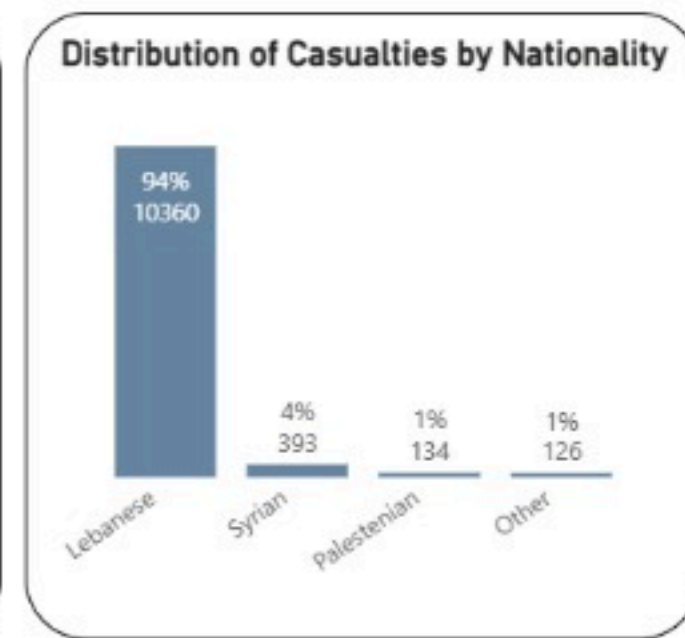

Overview of Israeli War in Lebanon 2026: Deaths and Injuries from 02/03/2026 to 05/05/2026

● Injuries ● Dead

Casualties
11013

Injuries
8311

Death
2702

Hospitals

Damaged Hospitals

16

Closed Hospitals

3

Attacks on Health Care Workers

EMS Attacks

132

Total Martyrs

103

Total Injuries