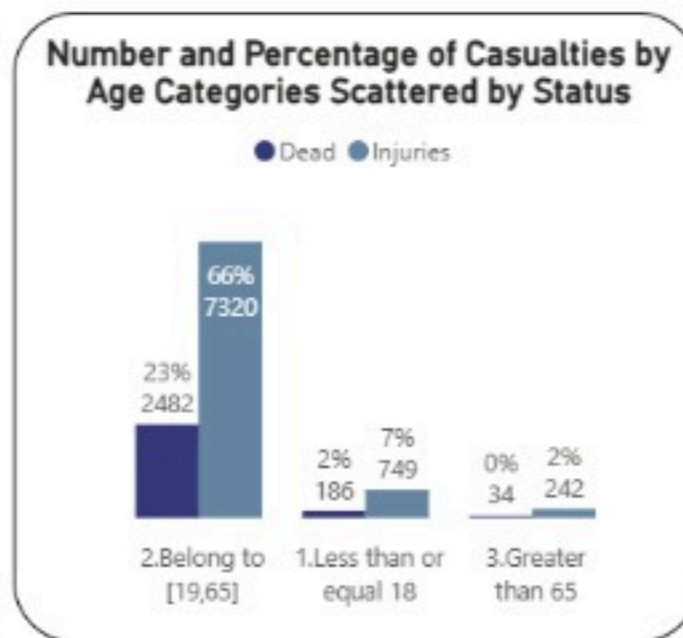

Overview of Israeli War in Lebanon 2026: Deaths and Injuries from 02/03/2026 to 05/05/2026

● Injuries ● Dead

Casualties
11013

Injuries
8311

Death
2702

Hospitals

Damaged Hospitals

16

Closed Hospitals

3

Attacks on Health Care Workers

EMS Attacks

132

Total Martyrs

103

Total Injuries