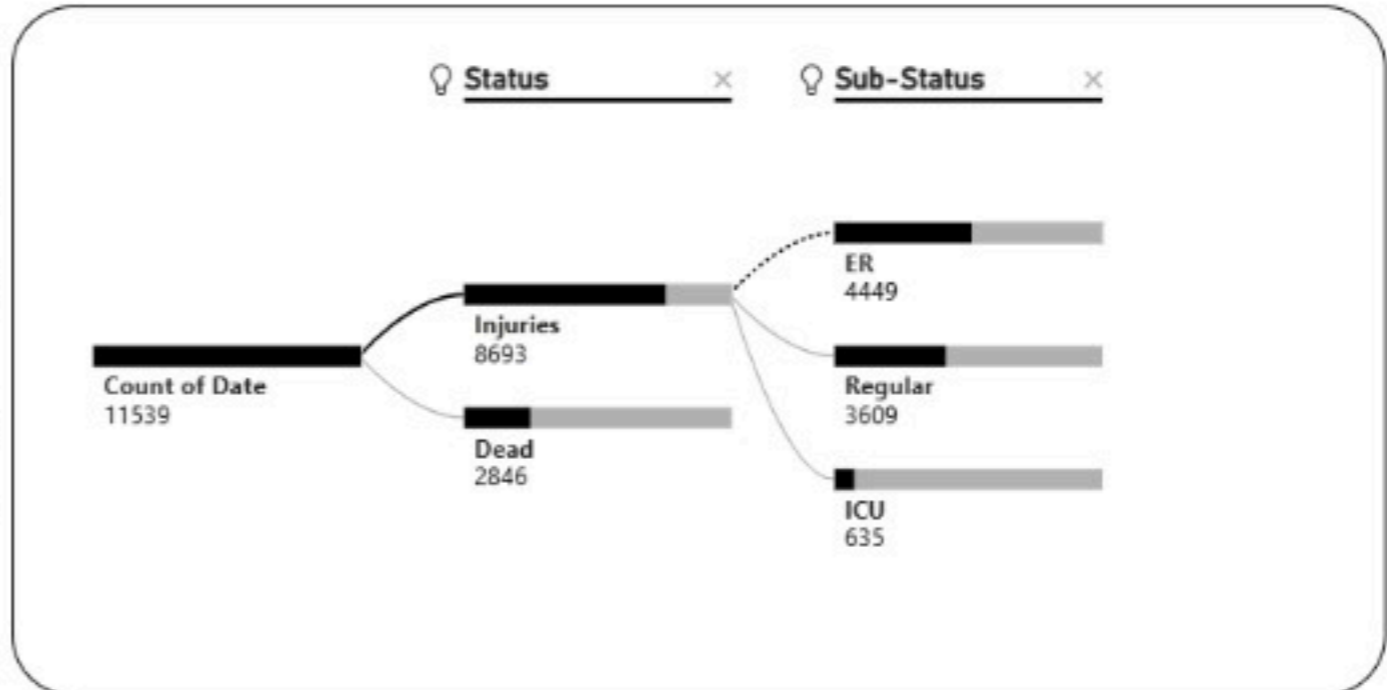

Overview of Israeli War in Lebanon 2026: Deaths and Injuries from 02/03/2026 to 10/05/2026. 2:00 pm

Date: 3/2/2026 to 5/10/2026

● Injuries ● Dead

Casualties
11539

Injuries
8693

Death
2846

Hospitals

Damaged Hospitals

16

Closed Hospitals

3

Attacks on Health Care Workers

EMS Attacks

139

Total Martyrs

108

Total Injuries

249

EMS Damaged

27

Vehicles Damaged

130

EMS Martyrs

103