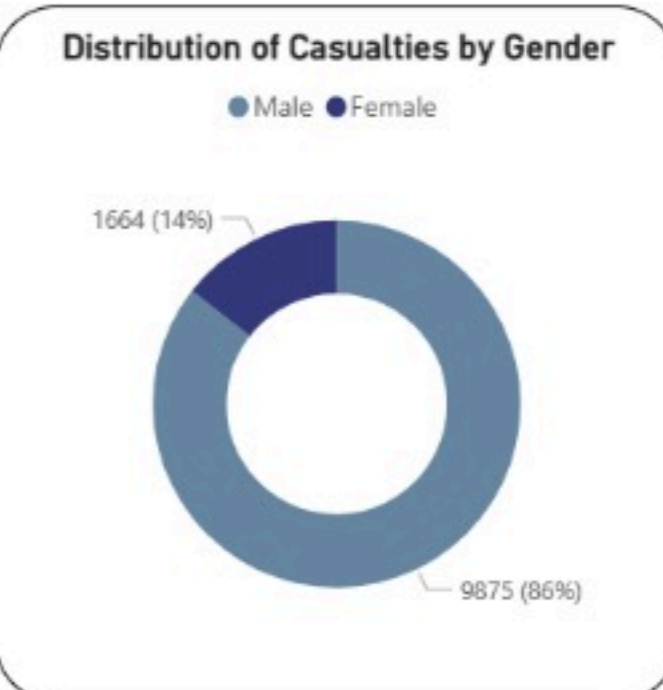

Overview of Israeli War in Lebanon 2026: Deaths and Injuries from 02/03/2026 to 10/05/2026. 2:00 pm

Date: 3/2/2026 to 5/10/2026

● Injuries ● Dead

Casualties
11539

Injuries
8693

Death
2846

Hospitals

Damaged Hospitals

16

Closed Hospitals

3

Attacks on Health Care Workers

EMS Attacks

139

Total Martyrs

108

Total Injuries

249

EMS Damaged

27

Vehicles Damaged

130

EMS Martyrs

103