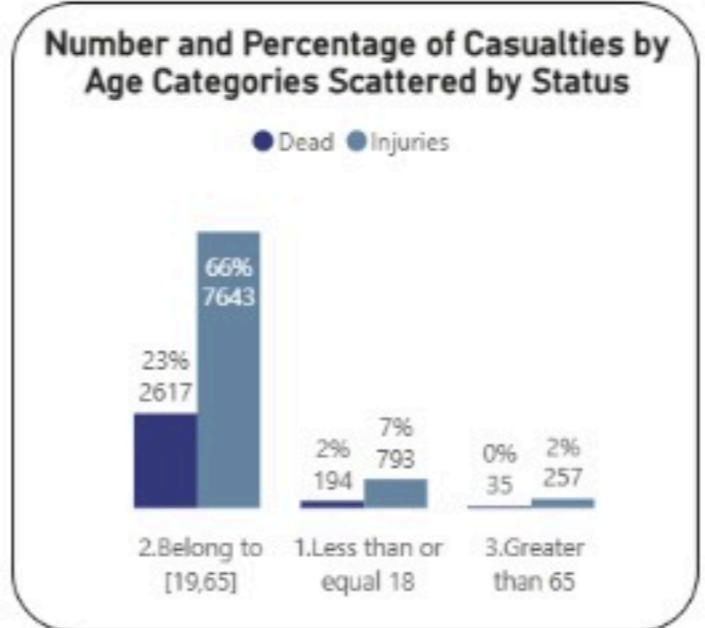

Overview of Israeli War in Lebanon 2026: Deaths and Injuries from 02/03/2026 to 10/05/2026. 2:00 pm

Date: 3/2/2026 to 5/10/2026

● Injuries ● Dead

Casualties
11539

Injuries
8693

Death
2846

Hospitals

Damaged Hospitals

16

Closed Hospitals

3

Attacks on Health Care Workers

EMS Attacks

139

Total Martyrs

108