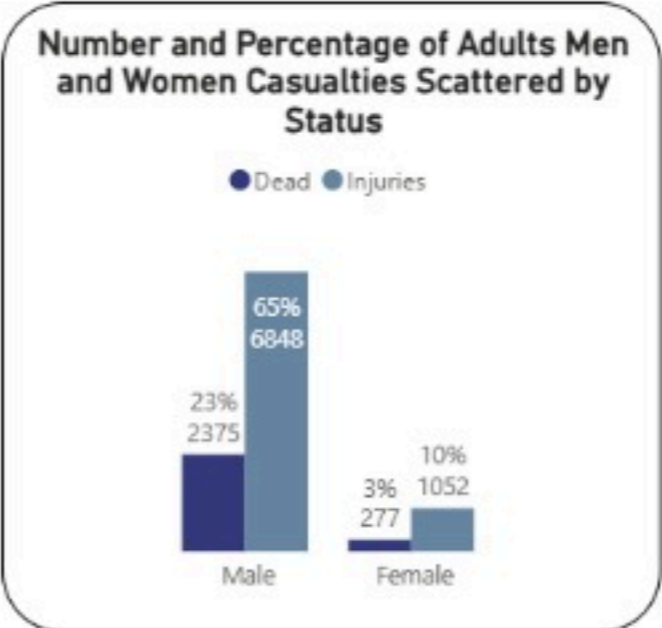

Overview of Israeli War in Lebanon 2026: Deaths and Injuries from 02/03/2026 to 10/05/2026. 2:00 pm

Date: 3/2/2026 to 5/10/2026

● Injuries ● Dead

Casualties
11539

Injuries
8693

Death
2846

Hospitals

Damaged Hospitals

16

Closed Hospitals

3

Attacks on Health Care Workers

EMS Attacks

139

Total Martyrs

108

Total Injuries

249

EMS Damaged

27

Vehicles Damaged

130

EMS Martyrs

103