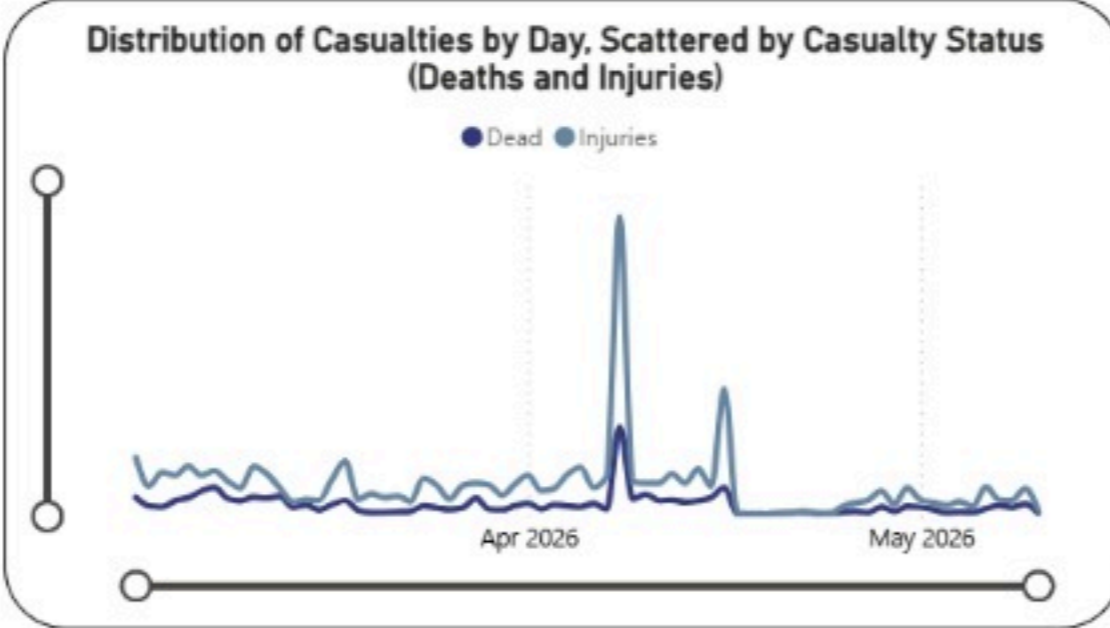

Overview of Israeli War in Lebanon 2026: Deaths and Injuries from 02/03/2026 to 10/05/2026. 2:00 pm

Date: 3/2/2026 to 5/10/2026

● Injuries ● Dead

Casualties
11539

Injuries
8693

Death
2846

Hospitals

Damaged Hospitals

16

Closed Hospitals

3

Attacks on Health Care Workers

EMS Attacks

139

Total Martyrs

108

Total Injuries

249

EMS Damaged

27

Vehicles Damaged

130

EMS Martyrs

103