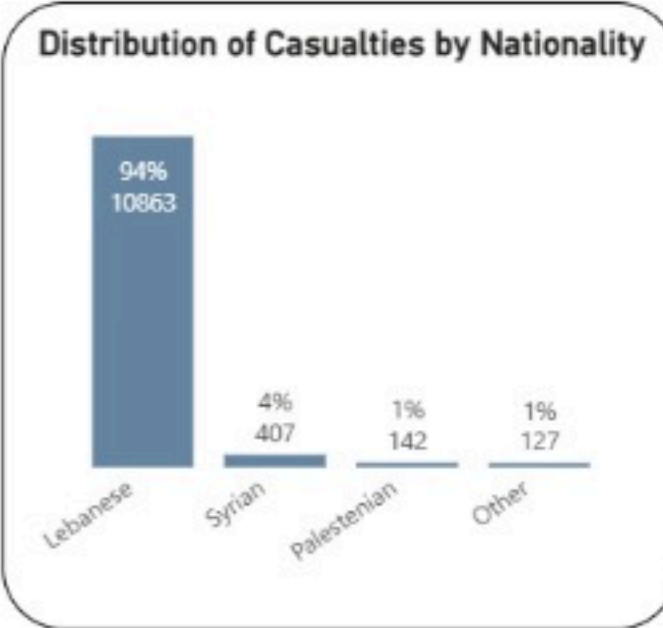

Overview of Israeli War in Lebanon 2026: Deaths and Injuries from 02/03/2026 to 10/05/2026. 2:00 pm

Date: 3/2/2026 to 5/10/2026

● Injuries ● Dead

Casualties
11539

Injuries
8693

Death
2846

Hospitals

Damaged Hospitals

16

Closed Hospitals

3

Attacks on Health Care Workers

EMS Attacks

139

Total Martyrs

108

Total Injuries

249

EMS Damaged

27

Vehicles Damaged

130

EMS Martyrs

103