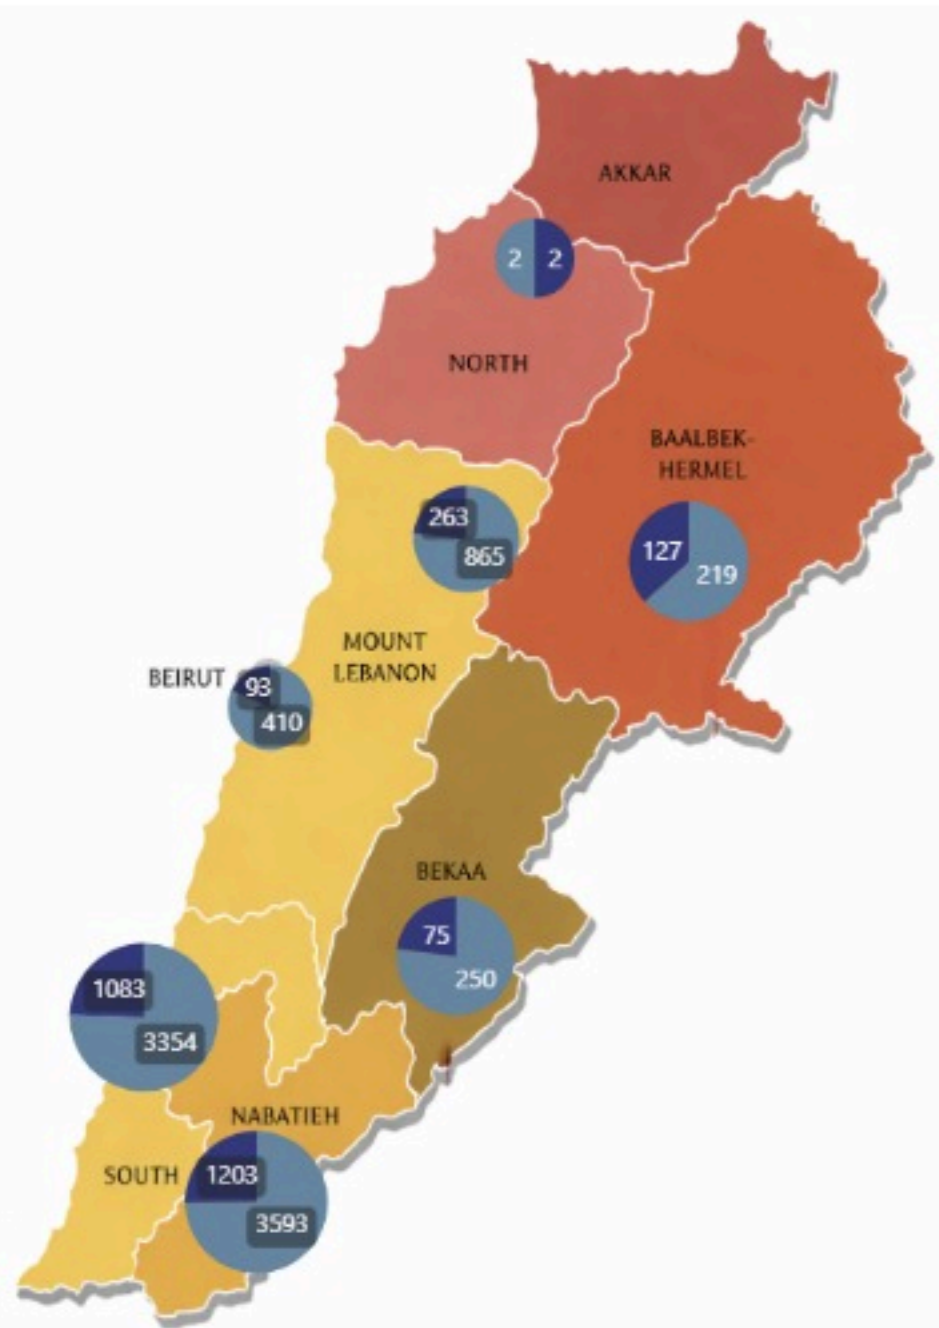

Overview of Israeli War in Lebanon 2026: Deaths and Injuries from 02/03/2026 to 10/05/2026. 2:00 pm

Date: 3/2/2026 to 5/10/2026

● Injuries ● Dead

Casualties
11539

Injuries
8693

Death
2846

Hospitals

Damaged Hospitals

16

Closed Hospitals

3

Attacks on Health Care Workers

EMS Attacks

139

Total Martyrs

108

Total Injuries

249

EMS Damaged

27

Vehicles Damaged

130

EMS Martyrs

103

55

Deployed Personnel

36