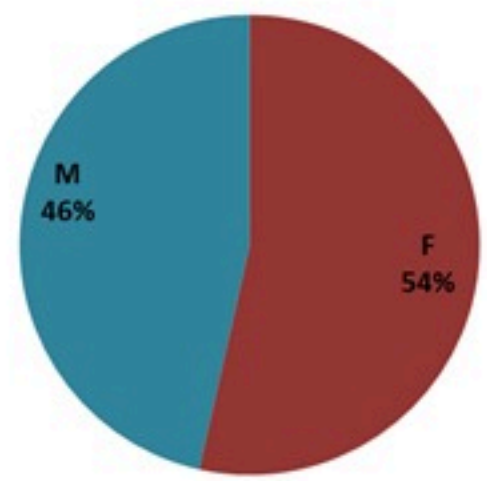

حسب البلدة
(للحالات المثبتة)

Cholera Surveillance Report

22 Mar 2023

Call Centers
 1760 (Red Cross)
 1787 (MOPH)

All cases (suspected and confirmed)		Confirmed Cases		Deaths (confirmed)	
New (past 24 h)	Cumulative	New (past 24 h)	Cumulative	New	Cumulative
22	7077	0	671	0	23

By Sex
(suspected and confirmed)

Occupied hospital beds
(suspected and confirmed)

By date of report
(suspected and confirmed)

By Hospital Admission
(suspected and confirmed)

By locality (confirmed cases)

By age group
(suspected and confirmed cases)