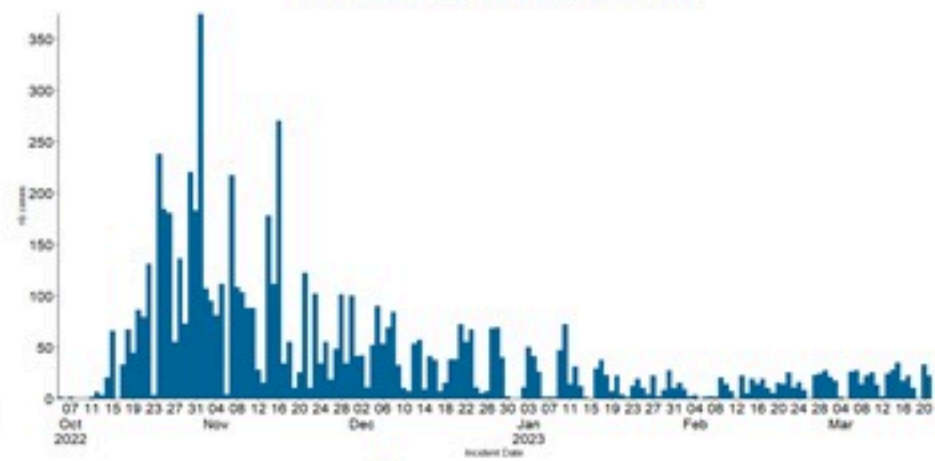

حسب البلدة
(للحالات المثبتة)

Cholera Surveillance Report

22 Mar 2023

Call Centers
 1760 (Red Cross)
 1787 (MOPH)

All cases (suspected and confirmed)		Confirmed Cases		Deaths (confirmed)	
New (past 24 h)	Cumulative	New (past 24 h)	Cumulative	New	Cumulative
22	7077	0	671	0	23

By Sex
(suspected and confirmed)

Occupied hospital beds
(suspected and confirmed)

By date of report
(suspected and confirmed)

By Hospital Admission
(suspected and confirmed)

By locality (confirmed cases)

By age group
(suspected and confirmed cases)