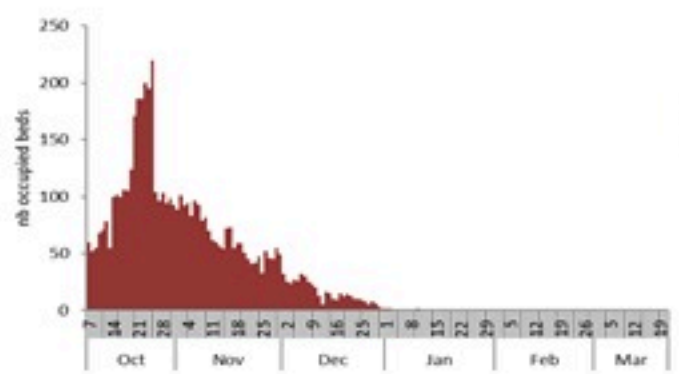

حسب البلدة
(للحالات المثبتة)

Cholera Surveillance Report

22 Mar 2023

Call Centers
 1760 (Red Cross)
 1787 (MOPH)

All cases (suspected and confirmed)		Confirmed Cases		Deaths (confirmed)	
New (past 24 h)	Cumulative	New (past 24 h)	Cumulative	New	Cumulative
22	7077	0	671	0	23

By Sex
(suspected and confirmed)

Occupied hospital beds
(suspected and confirmed)

By date of report
(suspected and confirmed)

By Hospital Admission
(suspected and confirmed)

By locality (confirmed cases)

By age group
(suspected and confirmed cases)