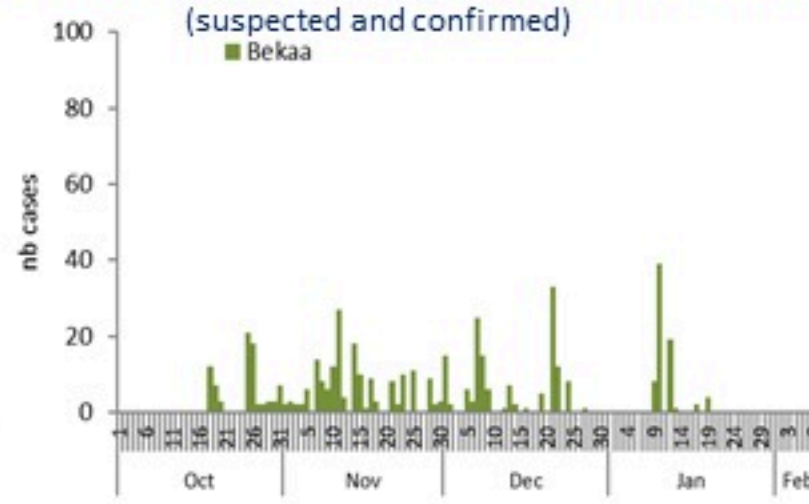

Cholera Surveillance Report

10 Feb 2023

Enicurves by date of reporting by province