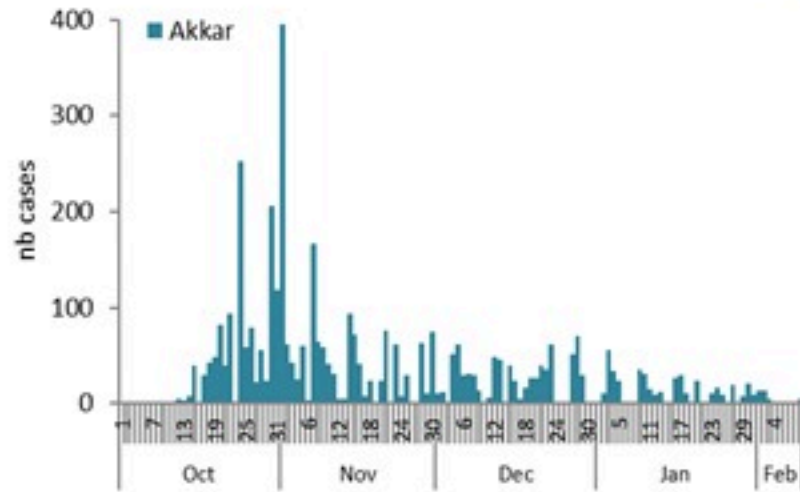

Cholera Surveillance Report

10 Feb 2023

Enicurves by date of reporting by province