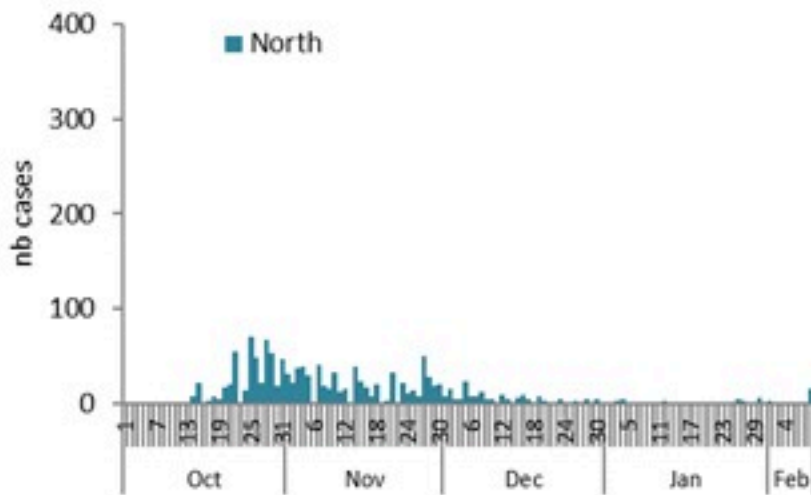

Cholera Surveillance Report

10 Feb 2023

Enicurves by date of reporting by province