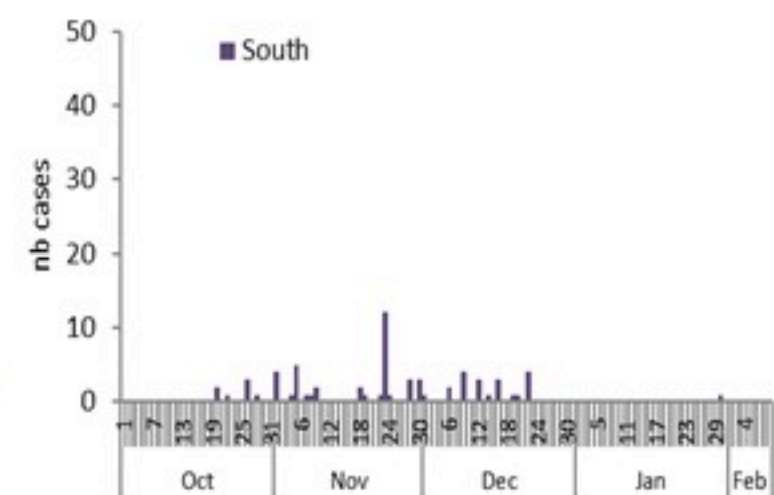

Cholera Surveillance Report

10 Feb 2023

Enicurves by date of reporting by province