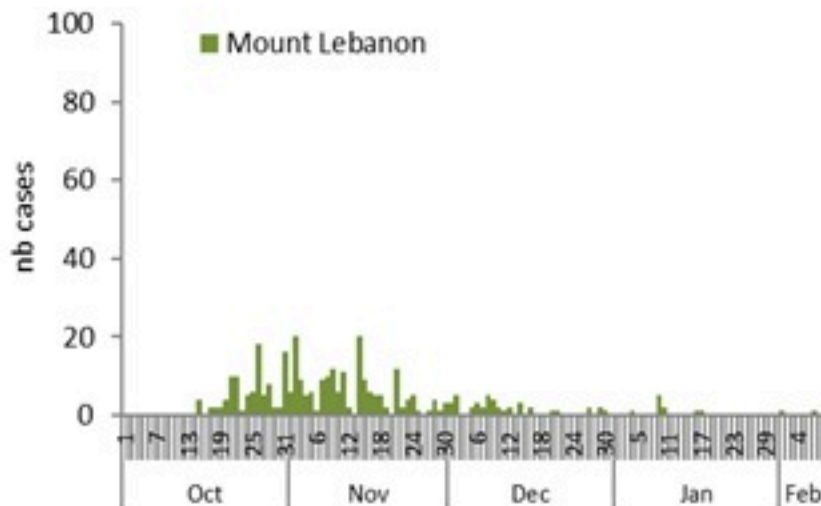

Cholera Surveillance Report

10 Feb 2023

Enicurves by date of reporting by province