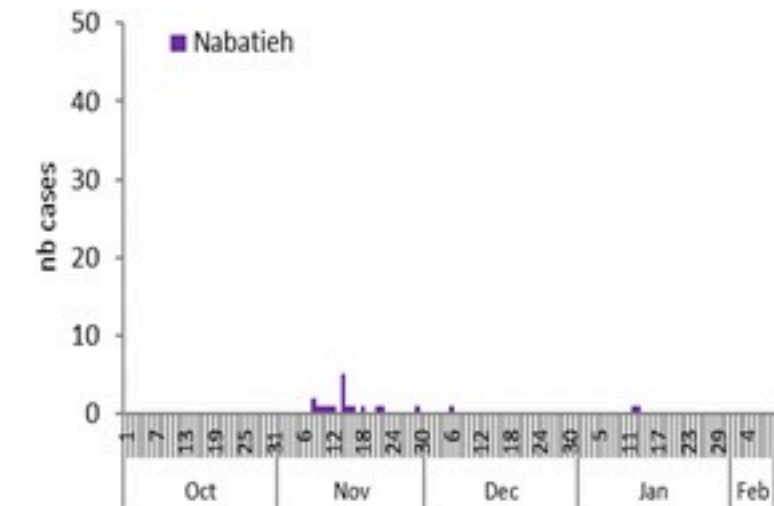

Cholera Surveillance Report

10 Feb 2023

Enicurves by date of reporting by province