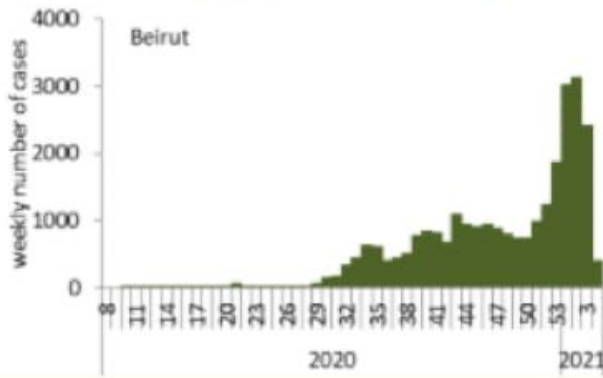

رسومات بيانية لتوزيع الحالات حسب الاسبوع والمحافظات (حسب الترتيب الابجدي) لتاريخ 26 كانون الثاني 2021
Graphs with cases distribution by mohafaza of residence and by week – 26 January 2021

توزيع الحالات حسب الاسبوع في محافظة بيروت