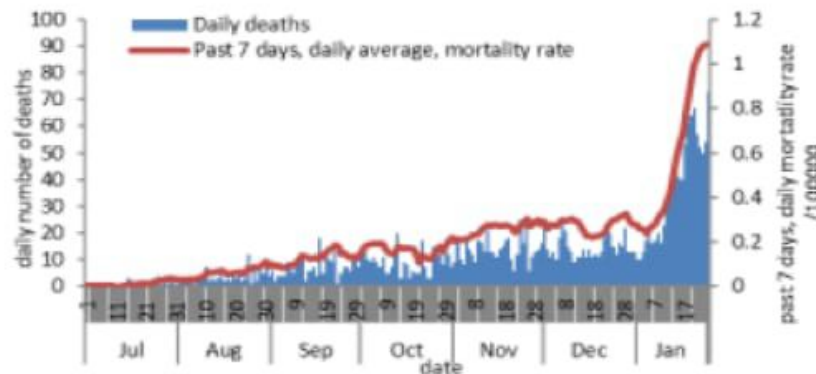

14

Confirmed imported cases

2477

73

Deaths

2375

5

Cases among healthcare workers

Bed occupancy of past day

2407 Occupied hospital beds

937 Occupied ICU beds

312 Mechanical ventilation

Indicators for past 14 days

4831 Local testing rate /100000

22.2% Local positivity PCR test

55301 Active cases

1040 Local incidence rate /100000

Covid19 call center 01594459 / 1787

842 Past day

130137 Cumulative since 21st Feb

Deaths and mortality rate per day

ICU bed occupancy per day

Confirmatory test in past day

3461 By PCR