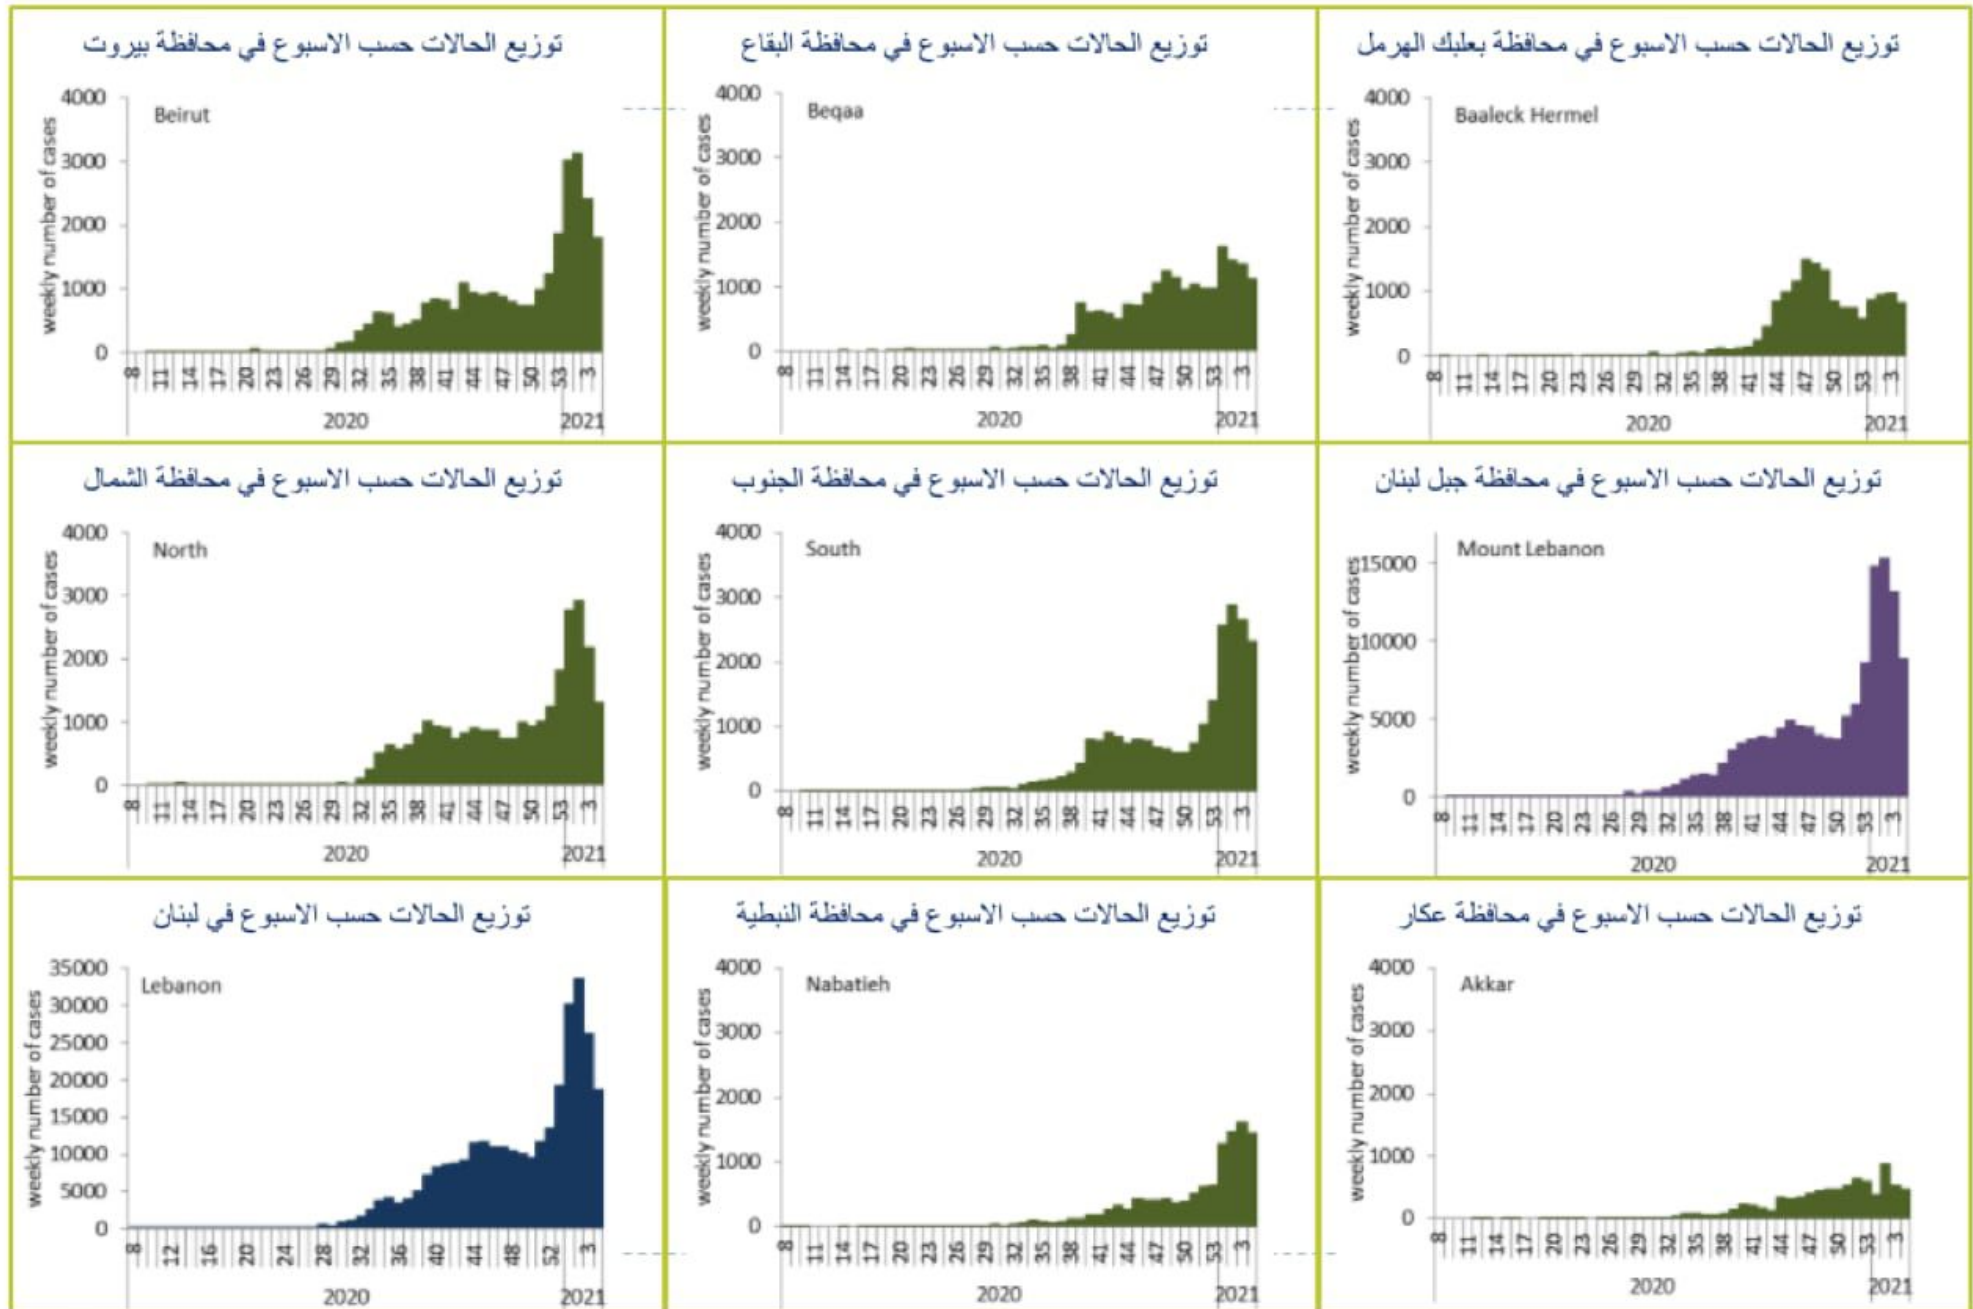

Caza	نسبة الوفيات / Mortality rate		نسبة الحدوث / Incidence rate		يوم أمس / Past day				التراكمي / Cumulative							القضاء
	للايام 14 الأخيرة / Past 14 days	التراكمي / Cumulative	للايام 14 الأخيرة / Past 14 days	التراكمي / Cumulative	غير الوافدة / Local	الوافدة / Travel	الوفيات / Deaths	الحالات / Cases	الشفاء / Remission	الشفاء الزمني / Time remission	الشفاء المخبري / Lab- remission	غير الوافدة / Local	الوافدة / Travel	الوفيات / Deaths	الحالات / Cases	
	/100000	/100000	/100000	/100000												
Beirut	16.87	66.2	931.7	5,864.0	119	0	6	119	17,237	17,075	162	27,788	718	322	28,506	بيروت
Baabda	17.78	54.3	1,035.0	6,191.0	383	3	11	386	24,714	24,635	79	40,396	344	357	40,740	بعبدا
Metn	16.83	51.9	1,270.5	6,314.2	207	2	5	209	20,336	20,202	134	39,890	243	330	40,133	المتن
Chouf	18.60	54.8	866.6	5,248.9	102	0	3	102	6,997	6,973	24	10,921	85	115	11,006	الشوف
Aleyh	13.65	79.1	1,453.6	9,138.2	152	0	3	152	10,237	10,215	22	15,867	201	139	16,068	عاليه
Kesrwan	41.38	83.2	1,642.8	7,233.4	82	1	7	83	7,947	7,876	71	15,453	103	179	15,556	كسروان
Jbeil	19.15	59.3	1,006.7	7,028.7	45	0	0	45	4,144	4,096	48	7,675	33	65	7,708	جبيل
Tripoli	10.00	59.1	317.6	3,250.8	48	1	3	49	8,334	8,314	20	10,899	154	201	11,053	طرابلس
Koura	13.37	50.8	798.5	5,210.8	25	0	0	25	1,929	1,918	11	3,856	40	38	3,896	الكورة
Zghorta	48.37	98.0	1,298.1	7,407.1	47	0	1	47	2,968	2,914	54	5,621	45	75	5,666	زغرنا
Batroun	12.72	65.4	821.4	5,266.5	9	0	0	9	1,454	1,440	14	2,887	11	36	2,898	البترون
Akkar	11.80	51.4	332.7	2,659.1	103	0	2	103	5,715	5,662	53	8,286	50	161	8,336	عكار
Becharreh	23.00	38.3	709.2	3,097.6	16	0	1	16	426	369	57	807	1	10	808	بشري
Minieh Danieh	7.92	36.8	229.2	1,555.4	13	0	0	13	2,196	2,180	16	3,308	31	79	3,339	المنية الضنية
Zahleh	22.77	119.3	780.1	6,735.2	52	0	4	52	10,086	10,058	28	14,685	104	262	14,789	زحلة
West Bekaa	12.96	70.8	625.2	3,355.2	43	0	0	43	2,276	2,273	3	3,329	36	71	3,365	البقاع الغربي
Baalbeck	12.63	84.5	551.4	4,822.1	81	0	0	81	10,294	10,282	12	13,683	64	241	13,747	بعلبك
Hermel	10.74	59.8	325.2	2,546.5	34	0	0	34	1,062	1,062		1,652	8	39	1,660	الهرمل
Rashaya	9.89	66.8	786.5	3,052.0	5	0	1	5	709	708	1	1,225	9	27	1,234	راشيا
Saida	7.05	38.9	663.8	3,728.5	110	1	2	111	7,288	7,274	14	11,971	189	127	12,160	صيدا
Sour	13.09	28.2	794.6	3,081.2	188	2	1	190	4,831	4,812	19	10,345	249	97	10,594	صور
Jezzine	12.51	56.3	1,345.0	3,681.7	7	0	0	7	494	490	4	1,175	2	18	1,177	جزين
Nabatieh	5.66	22.6	1,261.6	4,984.0	121	1	1	122	3,271	3,263	8	6,932	116	32	7,048	النبطية
Bint Jbeil	22.41	33.6	961.2	3,178.8	38	0	0	38	1,254	1,250	4	2,488	65	27	2,553	بنت جبيل
Marjeoun	11.16	30.3	578.8	2,661.0	38	0	0	38	936	933	3	1,644	25	19	1,669	مرجعيون
Hasbaya	13.44	50.4	1,122.6	3,764.3	4	0	0	4	612	612		1,114	6	15	1,120	حاصبيا
Unspecified					42	14	0	56	23,059	23,057	2	33,358	865	0	34,223	قيد التحقق
Lebanon	15.91	58.0	907.2	5,661.8	2,114	25	51	2,139	180,806	179,943	863	297,255	3,797	3,082	301,052	لبنان

نسب الحدوث التراكمية حسب الفئة العمرية (لكل مئة الف نسمة)
Age-specific cumulative incidence rate (/100000) 2