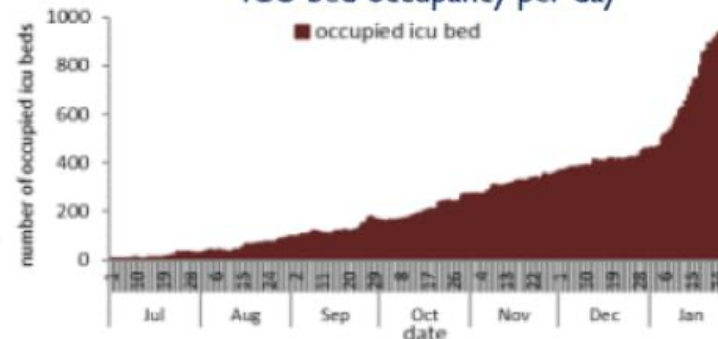

2

Cases among healthcare workers

Bed occupancy of past day

2405 Occupied hospital beds

952 Occupied ICU beds

332 Mechanical ventilation

Indicators for past 14 days

4049 Local testing rate /100000

21.8% Local positivity PCR test

48240 Active cases

907 Local incidence rate /100000

Covid19 call center 01594459 / 1787

938 Past day

134873 Cumulative since 21st Feb

Deaths and mortality rate per day

ICU bed occupancy per day