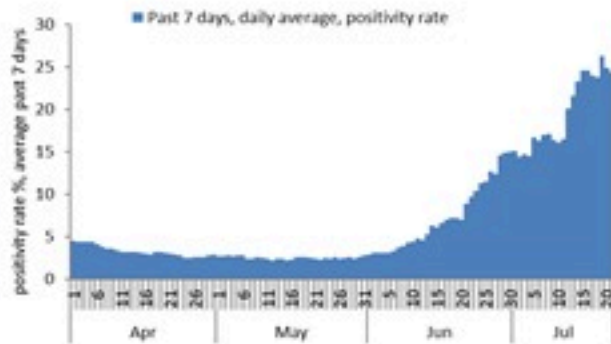

### COVID-19 surveillance

The report will focus in severe cases.

In past 7 days, 76 new admissions were reported (1.43/100000), and 17 deaths (0.32/100000). The ICU COVID-19 occupancy was 35% (63 beds over 180).

The PCR local positivity rate was 24.3%. The community transmission is at level 4.

COVID-19 hospital daily bed occupancy

COVID-19 PCR positivity rate

COVID-19 daily deaths

	Past 7 days	Past 14 days
New hospital admission	76	111
Admission rate /100000	1.43	2.09
New deaths	17	27
Mortality rate /100000	0.32	0.51
PCR positivity rate %	24.3%	25.3%
Local Incidence rate /100000	329	568
Testing rate /100000	1299	2152
All admissions	Past day	% Occupancy
Occupied beds	160	37%
Occupied ICU beds	63 (7)	35%
New	Before yesterday	Cumulative
New deaths	3	10502
New cases (average past 7 days)	2500	1153070
Hot line	Past day	Cumulative
1787 (1)	220	430612
1214	480	741330

### COVID-19 Vaccination (source: Impact database)

Number of doses: daily and cumulative

	Past day	Cumulative	Coverage (12y+)
Registered	<b>448</b>	<b>3844536</b>	<b>70.5%</b>
1 <sup>st</sup> dose	<b>404</b>	<b>2708007</b>	<b>49.7%</b>
2 <sup>nd</sup> dose	<b>399</b>	<b>2384459</b>	<b>43.8%</b>
3 <sup>rd</sup> dose	<b>884</b>	<b>622148</b>	<b>26.1%*</b>