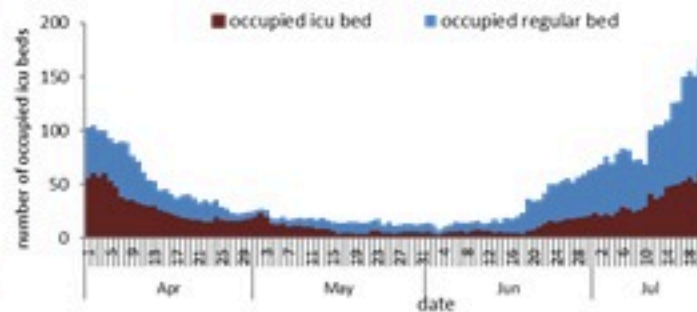

### عدد الجرعات حسب اليوم

التلقيح ضد الكوفيد  
19 نحو مناعة  
المجتمع  
(المصدر: قاعدة  
بيانات Impact)

\* نسبة من مجموع متلقي الجرعة الثانية

التلقيح	ليوم امس	التراكمي	التغطية (12y+)
المسجلين	448	3844536	70.5%
الجرعة (1)	404	2708007	49.7%
الجرعة (2)	399	2384459	43.8%
الجرعة (3)	884	622148	26.1%*

### COVID-19 surveillance

The report will focus in severe cases.

In past 7 days, 76 new admissions were reported (1.43/100000), and 17 deaths (0.32/100000). The ICU COVID-19 occupancy was 35% (63 beds over 180).

The PCR local positivity rate was 24.3%. The community transmission is at level 4.

COVID-19 hospital daily bed occupancy

COVID-19 PCR positivity rate

COVID-19 daily deaths

	Past 7 days	Past 14 days
New hospital admission	76	111
Admission rate /100000	1.43	2.09
New deaths	17	27
Mortality rate /100000	0.32	0.51
PCR positivity rate %	24.3%	25.3%
Local Incidence rate /100000	329	568
Testing rate /100000	1299	2152
All admissions	Past day	% Occupancy
Occupied beds	160	37%
Occupied ICU beds	63 (7)	35%
New	Before yesterday	Cumulative
New deaths	3	10502
New cases (average past 7 days)	2500	1153070
Hot line	Past day	Cumulative
1787 (1)	220	430612
1214	480	741330