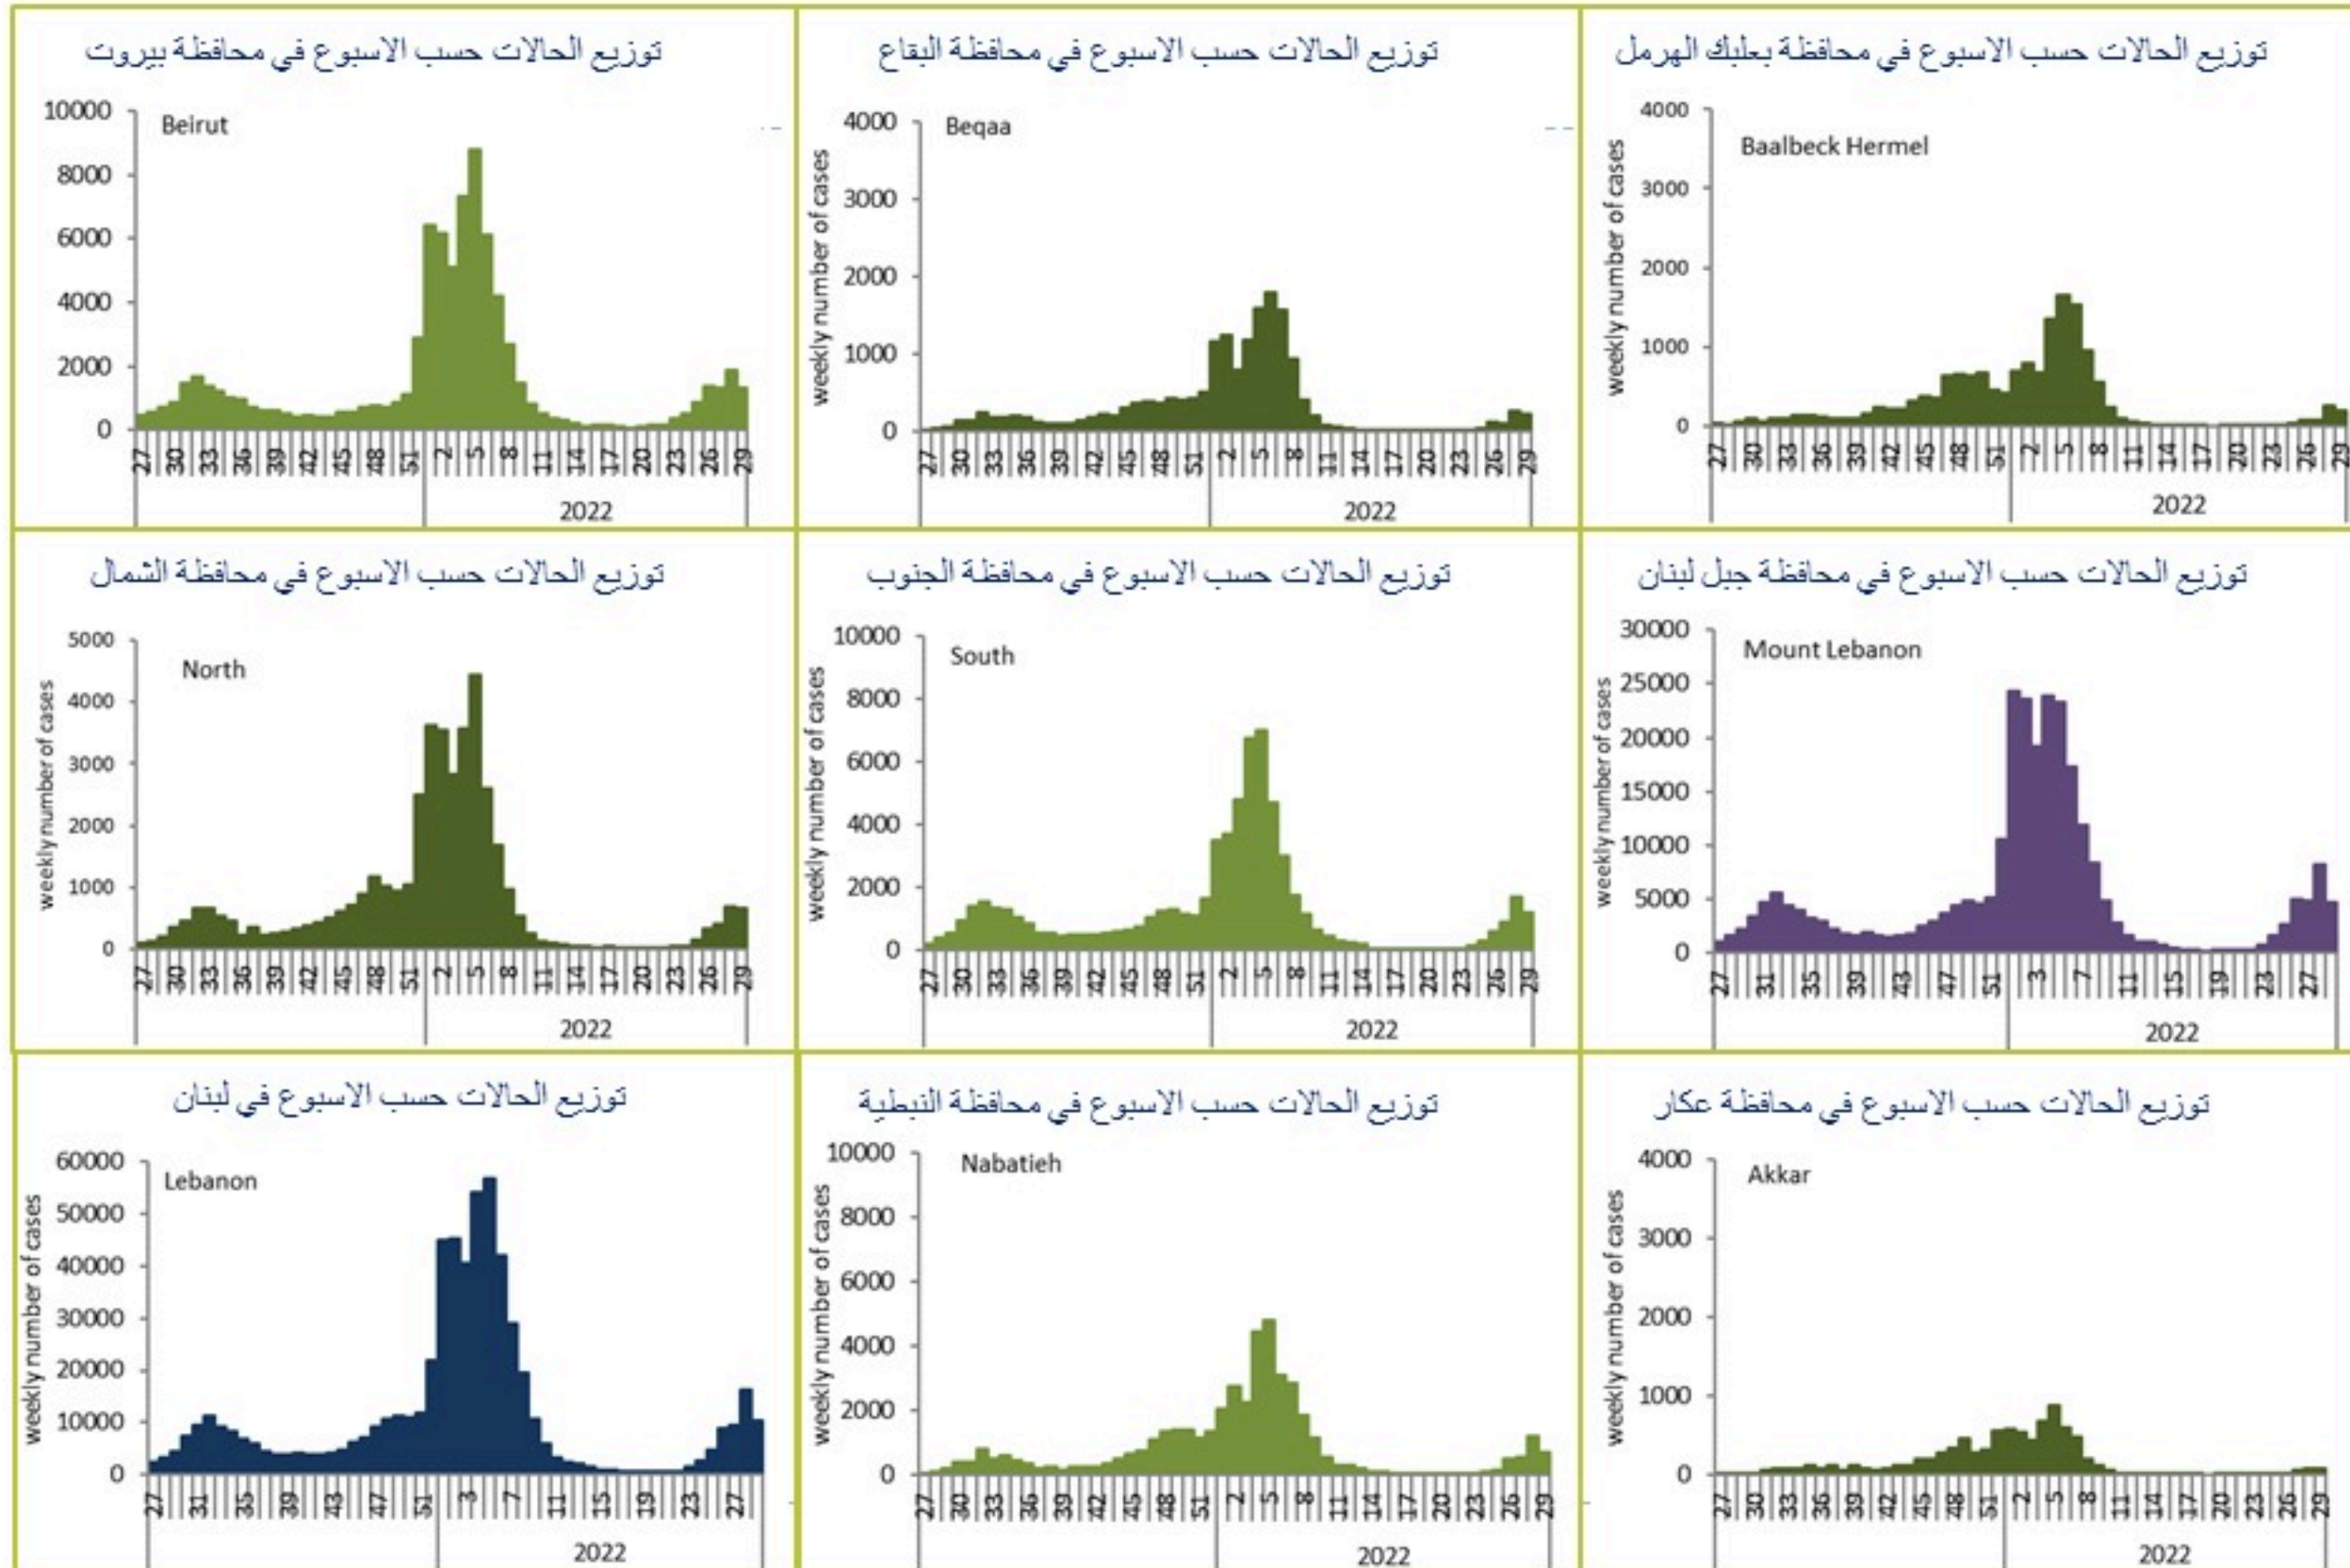

Caza	نسبة الوفيات Mortality rate /		نسبة الحدوث Incidence rate /		الأيام 14 الأخيرة Past 14 days /		الأيام 7 الأخيرة Past 7 days /		Cumulative / التراكمي					التضاء
	للايام 14 Past / الأخيرة 14 days	التراكمي / Cumulative	للايام 14 Past / الأخيرة 14 days	التراكمي / Cumulative	الوفيات / Deaths	الحالات / Cases	الوفيات / Deaths	الحالات / Cases	الشفاء / Remission	غير الوافده / Local	الوافده / Travel	الوفيات / Deaths	الحالات / Cases	
	/100000	/100000	/100000	/100000										
Beirut	0.82	224	753	26601	4	3,659	1	2,147	121,793	128,205	1,109	1,088	129,314	بيروت
Baabda	0.46	191	875	26546	3	5,756	1	3,160	164,308	174,018	666	1,260	174,684	بعبدا
Metn	0.31	167	687	21648	2	4,364	1	2,468	128,931	137,057	535	1,060	137,592	المتن
Chouf	0.00	208	264	18264	0	554	0	366	37,055	38,131	165	436	38,296	الشوف
Aleyh	0.57	283	884	36765	1	1,554	1	929	61,775	64,298	347	497	64,645	عاليه
Kesrwan	0.00	241	898	29577	0	1,931	0	1,085	59,889	63,357	250	518	63,607	كسروان
Jbeil	0.00	189	537	24434	0	589	0	319	25,499	26,704	92	207	26,796	جبيل
Tripoli	0.29	258	184	11322	1	624	1	477	36,783	38,223	274	877	38,497	طرابلس
Koura	0.00	173	404	19714	0	302	0	196	14,158	14,652	88	129	14,740	الكوره
Zghorta	0.00	238	349	21647	0	267	0	151	15,983	16,473	86	182	16,559	زعرنا
Batroun	0.00	149	367	18158	0	202	0	108	9,574	9,965	27	82	9,992	البترون
Akkar	1.28	166	64	7791	4	202	3	138	23,636	24,339	84	521	24,423	حكار
Becharreh	0.00	127	138	8396	0	36	0	25	2,103	2,185	5	33	2,190	بشري
Minieh Danieh	0.00	103	38	4943	0	81	0	59	10,281	10,548	63	222	10,611	المنية الضبية
Zahleh	0.46	294	179	18056	1	394	1	281	38,446	39,474	173	646	39,647	زحلة
West Bekaa	0.00	198	126	13534	0	126	0	89	13,206	13,513	61	199	13,574	البقاع الغربي
Baalbeck	1.40	239	159	14999	4	452	4	333	41,501	42,631	129	682	42,760	بعلبك
Hermel	0.00	176	28	7580	0	18	0	12	4,807	4,922	19	115	4,941	الهرمل
Rashaya	0.00	178	32	10197	0	13	0	9	4,034	4,108	15	72	4,123	راشيا
Saida	1.53	180	423	16956	5	1,381	4	878	52,832	54,975	323	587	55,298	صيدا
Sour	0.00	131	533	19446	0	1,834	0	1,022	63,752	66,391	468	452	66,859	صور
Jezzine	0.00	138	278	14708	0	89	0	47	4,538	4,691	11	44	4,702	جزين
Nabatieh	0.71	201	998	33346	1	1,412	0	829	44,868	46,929	226	284	47,155	النبطية
Bint Jbeil	0.00	203	679	26222	0	545	0	300	20,124	20,928	132	163	21,060	بنت جبيل
Marjeoun	1.59	136	301	16970	1	189	0	86	10,300	10,605	39	85	10,644	مرجعيون
Hasbaya	0.00	205	128	11817	0	38	0	25	3,409	3,444	72	61	3,516	حاصبيا
Unspecified					0	3,571	0	1,966	81,042	70,413	16,432	0	86,845	قيد التحق
Lebanon	0.51	198	568	21685	27	30,183	17	17,505	1,094,627	1,131,179	21,891	10,502	1,153,070	لبنان