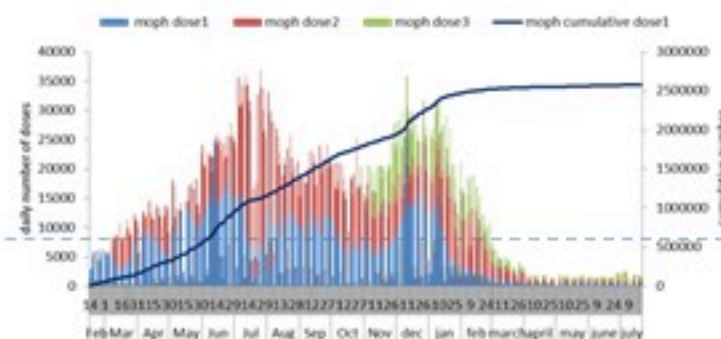

### COVID-19 surveillance

The report will focus in severe cases.

In past 7 days, 76 new admissions were reported (1.43/100000), and 17 deaths (0.32/100000). The ICU COVID-19 occupancy was 35% (63 beds over 180).

The PCR local positivity rate was 24.3%. The community transmission is at level 4.

COVID-19 hospital daily bed occupancy

COVID-19 PCR positivity rate

COVID-19 daily deaths

	Past 7 days	Past 14 days
New hospital admission	76	111
Admission rate /100000	1.43	2.09
New deaths	17	27
Mortality rate /100000	0.32	0.51
PCR positivity rate %	24.3%	25.3%
Local Incidence rate /100000	329	568
Testing rate /100000	1299	2152
All admissions	Past day	% Occupancy
Occupied beds	160	37%
Occupied ICU beds	63 (7)	35%
New	Before yesterday	Cumulative
New deaths	3	10502
New cases (average past 7 days)	2500	1153070
Hot line	Past day	Cumulative
1787 (1)	220	430612
1214	480	741330

### COVID-19 Vaccination (source: Impact database)

Number of doses: daily and cumulative

	Past day	Cumulative	Coverage (12y+)
Registered	<b>448</b>	<b>3844536</b>	<b>70.5%</b>
1 <sup>st</sup> dose	<b>404</b>	<b>2708007</b>	<b>49.7%</b>
2 <sup>nd</sup> dose	<b>399</b>	<b>2384459</b>	<b>43.8%</b>
3 <sup>rd</sup> dose	<b>884</b>	<b>622148</b>	<b>26.1%*</b>