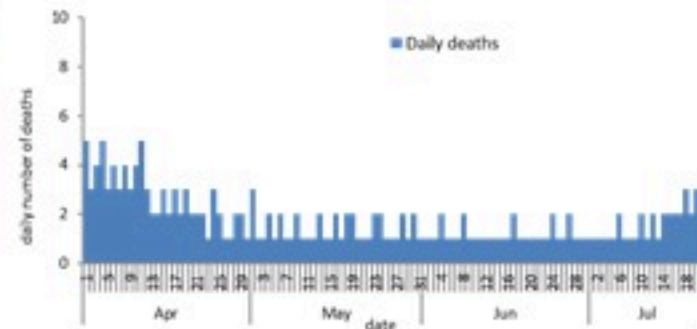

### COVID-19 surveillance

The report will focus in severe cases.

In past 7 days, 76 new admissions were reported (1.43/100000), and 17 deaths (0.32/100000). The ICU COVID-19 occupancy was 35% (63 beds over 180).

The PCR local positivity rate was 24.3%. The community transmission is at level 4.

COVID-19 hospital daily bed occupancy

COVID-19 PCR positivity rate

COVID-19 daily deaths

	Past 7 days	Past 14 days
New hospital admission	76	111
Admission rate /100000	1.43	2.09
New deaths	17	27
Mortality rate /100000	0.32	0.51
PCR positivity rate %	24.3%	25.3%
Local Incidence rate /100000	329	568
Testing rate /100000	1299	2152
All admissions	Past day	% Occupancy
Occupied beds	160	37%
Occupied ICU beds	63 (7)	35%
New	Before yesterday	Cumulative
New deaths	3	10502
New cases (average past 7 days)	2500	1153070
Hot line	Past day	Cumulative
1787 (1)	220	430612
1214	480	741330

### COVID-19 Vaccination (source: Impact database)

Number of doses: daily and cumulative

	Past day	Cumulative	Coverage (12y+)
Registered	<b>448</b>	<b>3844536</b>	<b>70.5%</b>
1 <sup>st</sup> dose	<b>404</b>	<b>2708007</b>	<b>49.7%</b>
2 <sup>nd</sup> dose	<b>399</b>	<b>2384459</b>	<b>43.8%</b>
3 <sup>rd</sup> dose	<b>884</b>	<b>622148</b>	<b>26.1%*</b>