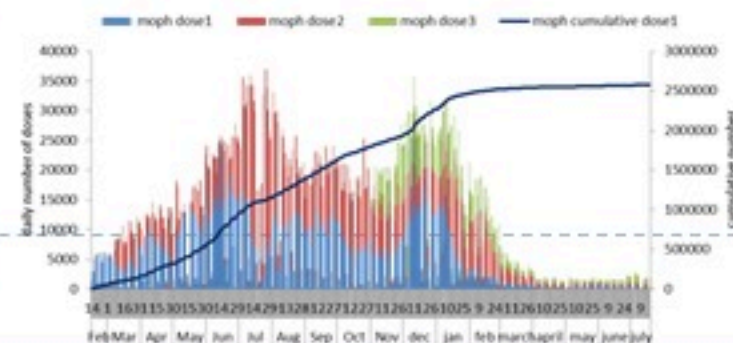

In past 7 days, 62 new admissions were reported (1.17/100000), and 14 deaths (0.26/100000). The ICU COVID-19 occupancy was 32% (57 beds over 180).

The PCR local positivity rate was 23.7%. The community transmission is at level 4.

COVID-19 hospital daily bed occupancy

COVID-19 PCR positivity rate

COVID-19 daily deaths

	Past 7 days	Past 14 days
New hospital admission	62	100
Admission rate /100000	1.17	1.88
New deaths	14	23
Mortality rate /100000	0.26	0.43
PCR positivity rate %	23.7%	22.9%
Local Incidence rate /100000	319	500
Testing rate /100000	1287	2094
All admissions	Past day	% Occupancy
Occupied beds	156	36%
Occupied ICU beds	57 (9)	32%
New	Past day	Cumulative
New deaths	3	10494
New cases (average past 7 days)	2421	1144149
Hot line	Past day	Cumulative
1787 (1)	259	429896
1214	533	739807

COVID-19 Vaccination (source: Impact database)

Number of doses: daily and cumulative

	Past day	Cumulative	Coverage (12y+)
Registered	567	3843129	70.5%
1 st dose	563	2706611	49.7%
2 nd dose	573	2383194	43.7%
3 rd dose	1086	619281	26%*