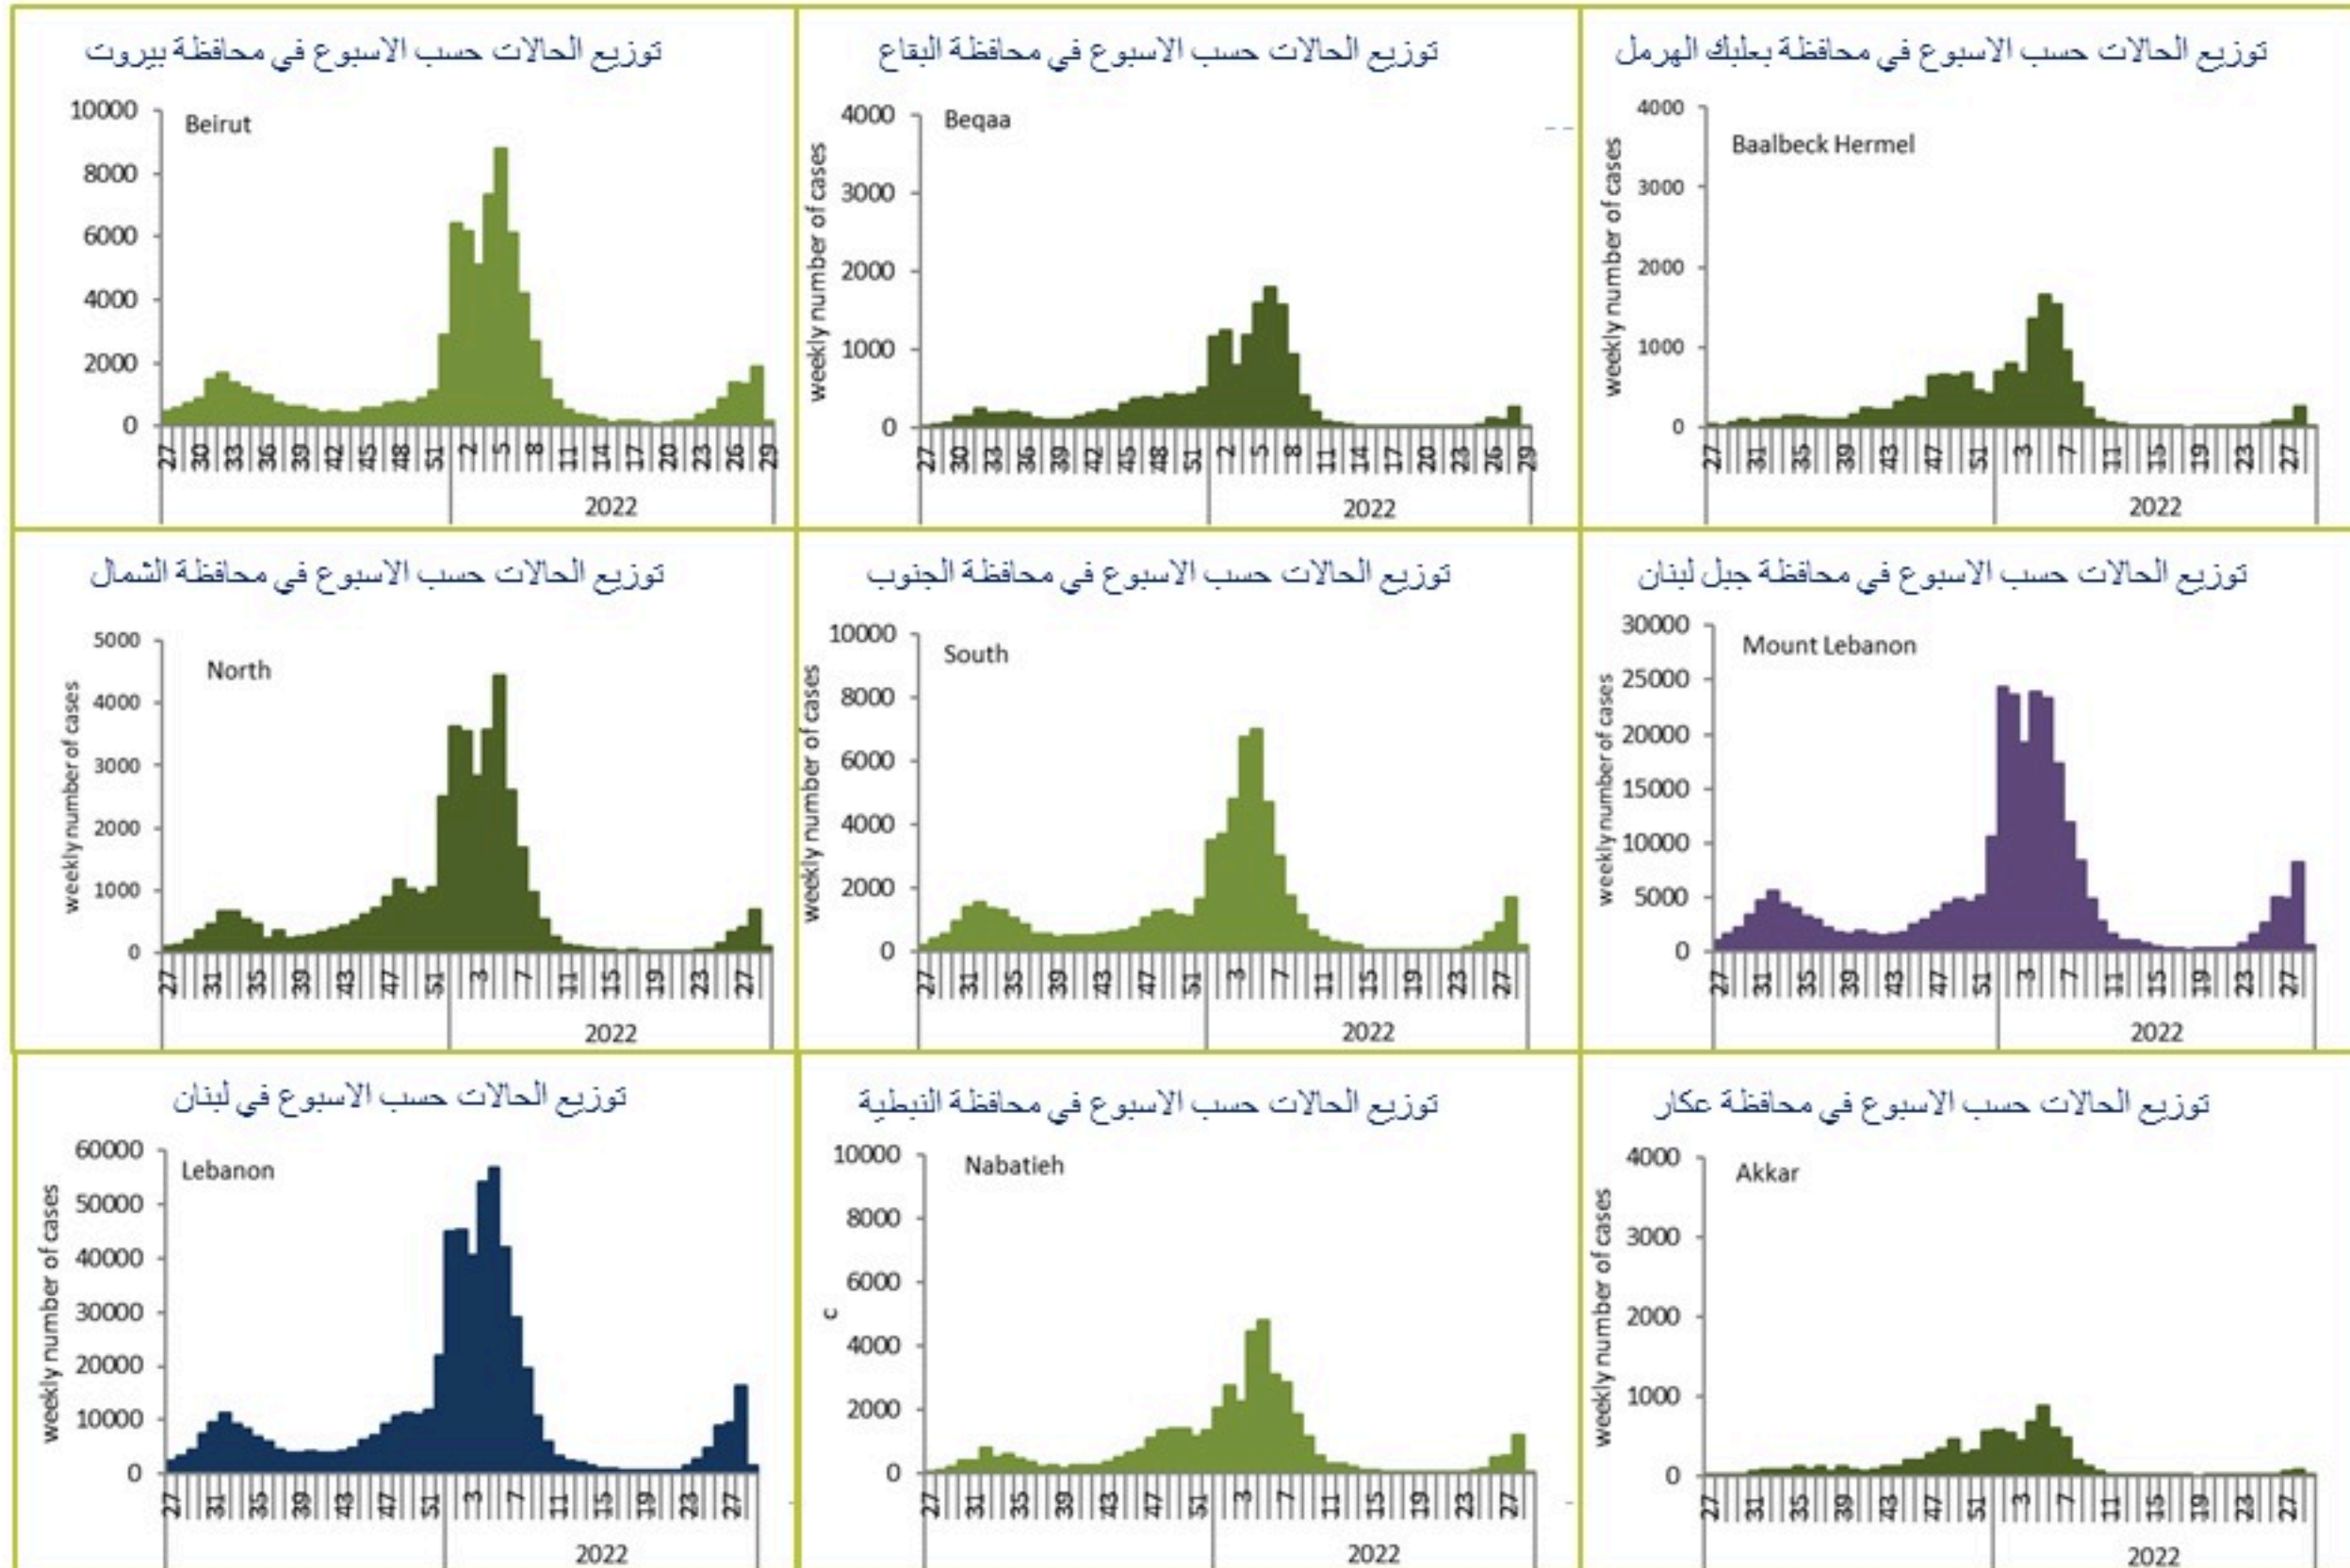

Caza	نسبة الوفيات Mortality rate /		نسبة الحدوث Incidence rate /		الأيام 14 الأخيرة Past 14 days /		الأيام 7 الأخيرة Past 7 days /		التراكمي / Cumulative					التضاء
	للايام 14 Past / الأخيرة 14 days	التراكمي / Cumulative	للايام 14 Past / الأخيرة 14 days	التراكمي / Cumulative	الوفيات / Deaths	الحالات / Cases	الوفيات / Deaths	الحالات / Cases	الشفاء / Remission	غير الوافده / Local	الوافده / Travel	الوفيات / Deaths	الحالات / Cases	
	/100000	/100000	/100000	/100000										
Beirut	0.82	224	684	26368	4	3,324	1	2,048	121,533	127,072	1,109	1,087	128,181	بيروت
Baabda	0.46	191	780	26303	3	5,136	2	3,521	164,032	172,424	666	1,260	173,090	بعبدا
Metn	0.31	167	645	21462	2	4,101	1	2,408	128,668	135,879	535	1,060	136,414	المتن
Chouf	0.00	208	197	18166	0	413	0	288	37,039	37,926	165	436	38,091	الشوف
Aleyh	0.57	283	756	36490	1	1,329	1	899	61,714	63,814	347	497	64,161	عاليه
Kesrwan	0.00	241	837	29333	0	1,799	0	1,028	59,750	62,834	250	518	63,084	كسروان
Jbeil	0.00	189	503	24291	0	552	0	319	25,472	26,547	92	207	26,639	جبيل
Tripoli	0.29	258	125	11244	1	424	1	297	36,769	37,958	274	877	38,232	طرابلس
Koura	0.00	173	338	19585	0	253	0	182	14,147	14,555	88	129	14,643	الكوره
Zghorta	0.00	238	318	21547	0	243	0	153	15,974	16,396	86	182	16,482	زعرتا
Batroun	0.00	149	302	18020	0	166	0	92	9,565	9,889	27	82	9,916	البترون
Akkar	0.64	166	48	7764	2	149	1	98	23,633	24,256	84	519	24,340	عكار
Becharreh	0.00	127	92	8338	0	24	0	18	2,103	2,170	5	33	2,175	بشري
Minieh Danieh	0.00	103	27	4927	0	58	0	41	10,279	10,515	62	222	10,577	المنية الضبية
Zahleh	0.46	294	135	17988	1	297	1	219	38,432	39,324	173	646	39,497	زحلة
West Bekaa	0.00	198	90	13483	0	90	0	68	13,206	13,461	61	199	13,522	البقاع الغربي
Baalbeck	1.40	239	110	14937	4	313	3	249	41,498	42,455	129	681	42,584	بعلبك
Hermel	0.00	176	26	7578	0	17	0	17	4,807	4,921	19	115	4,940	الهرمل
Rashaya	0.00	178	25	10187	0	10	0	9	4,031	4,104	15	72	4,119	راشيا
Saida	0.61	179	319	16807	2	1,040	1	802	52,818	54,490	323	583	54,813	صيدا
Sour	0.29	131	492	19320	1	1,693	0	1,019	63,683	65,960	468	452	66,428	صور
Jezzine	0.00	138	200	14592	0	64	0	47	4,538	4,654	11	44	4,665	جزين
Nabatieh	0.71	201	822	33056	1	1,163	1	738	44,830	46,519	226	284	46,745	النبطية
Bint Jbeil	0.00	203	557	26011	0	447	0	310	20,103	20,758	132	163	20,890	بنت جبيل
Marjeoun	1.59	136	271	16911	1	170	1	118	10,297	10,568	39	85	10,607	مرجعيون
Hasbaya	0.00	205	71	11757	0	21	0	11	3,407	3,426	72	61	3,498	حاصبيا
Unspecified					0	3,313	0	1,954	80,889	69,384	16,432	0	85,816	غير التحق
Lebanon	0.43	197	500	21518	23	26,609	14	16,953	1,093,217	1,122,259	21,890	10,494	1,144,149	لبنان