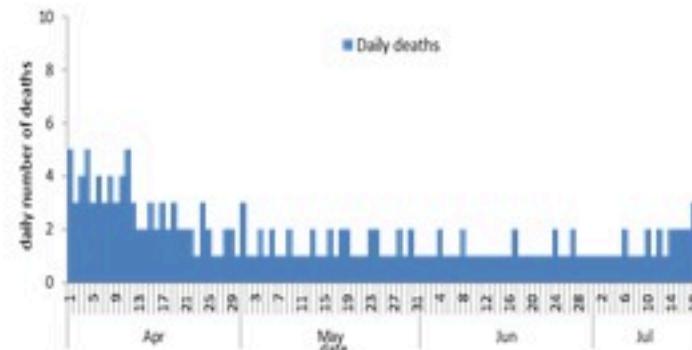

التلقيح	ليوم امس	التراكمي	التغطية (12y+)
المسجلين	567	3843129	70.5%
الجرعة (1)	563	2706611	49.7%
الجرعة (2)	573	2383194	43.7%
الجرعة (3)	1086	619281	26%*

19 July 2022

COVID-19 surveillance

The report will focus in severe cases.

In past 7 days, 62 new admissions were reported (1.17/100000), and 14 deaths (0.26/100000). The ICU COVID-19 occupancy was 32% (57 beds over 180).

The PCR local positivity rate was 23.7%. The community transmission is at level 4.

COVID-19 hospital daily bed occupancy

COVID-19 PCR positivity rate

COVID-19 daily deaths

	Past 7 days	Past 14 days
New hospital admission	62	100
Admission rate /100000	1.17	1.88
New deaths	14	23
Mortality rate /100000	0.26	0.43
PCR positivity rate %	23.7%	22.9%
Local Incidence rate /100000	319	500
Testing rate /100000	1287	2094
All admissions	Past day	% Occupancy
Occupied beds	156	36%
Occupied ICU beds	57 (9)	32%
New	Past day	Cumulative
New deaths	3	10494
New cases (average past 7 days)	2421	1144149
Hot line	Past day	Cumulative
1787 (1)	259	429896
1214	533	739807

COVID-19 Vaccination (source: Impact database)

Number of doses: daily and cumulative

	Past day	Cumulative	Coverage (12y+)
Registered	567	3843129	70.5%
1 st dose	563	2706611	49.7%
2 nd dose	573	2383194	43.7%
3 rd dose	1086	619281	26%*