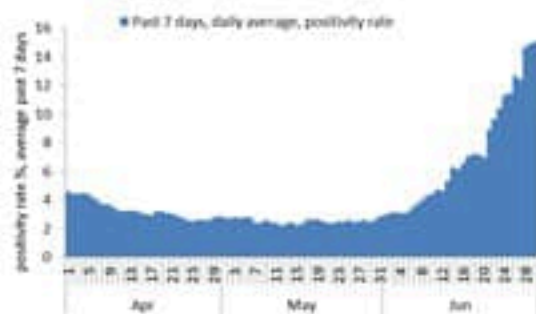

* نسبة من مجموع مكافحي الجرعة الثانية

التلقيح	ليوم امس	التراكمي	التغطية (12y+)
المسجلين	612	3837638	70.4%
الجرعة (1)	539	2700996	49.6%
الجرعة (2)	563	2376774	43.6%
الجرعة (3)	1172	605133	25.5%*

01 July 2022

COVID-19 surveillance

The report will focus in severe cases.

In past 7 days, 20 new admissions were reported (0.38/100000), and 9 deaths (0.17/100000). The ICU COVID-19 occupancy was 12% (21 beds over 178).

The PCR local positivity rate was 15%. The community transmission is at level 3.

COVID-19 hospital daily bed occupancy

COVID-19 PCR positivity rate

COVID-19 daily deaths

	Past 7 days	Past 14 days
New hospital admission	20	54
Admission rate /100000	0.38	1.01
New deaths	9	17
Mortality rate /100000	0.17	0.32
PCR positivity rate %	15%	13.8%
Local Incidence rate /100000	127	202
Testing rate /100000	826	1425
All admissions	Past day	% Occupancy
Occupied beds	63	12%
Occupied ICU beds	21 (4)	12%
New	Before yesterday	Cumulative
New deaths	1	10467
New cases	1320	1113519
Hot line	Past day	Cumulative
1787 (1)	278	425805
1214	582	734422

COVID-19 Vaccination (source: Impact database)

Number of doses: daily and cumulative

	Past day	Cumulative	Coverage (12y+)
Registered	612	3837638	70.4%
1 st dose	539	2700996	49.6%
2 nd dose	563	2376774	43.6%
3 rd dose	1172	605133	25.5%*