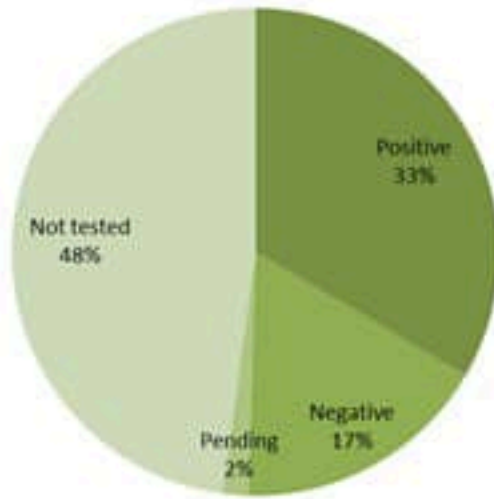

1388	عدد الحالات والمخالطين التي تم الاتصال بها Number of cases & contacts called
1128	عدد الحالات والمخالطين التي تم الاتصال بها وتقصيها Number of cases & contacts called & investigated
939	عدد المخالطين الجدد Number of new contacts