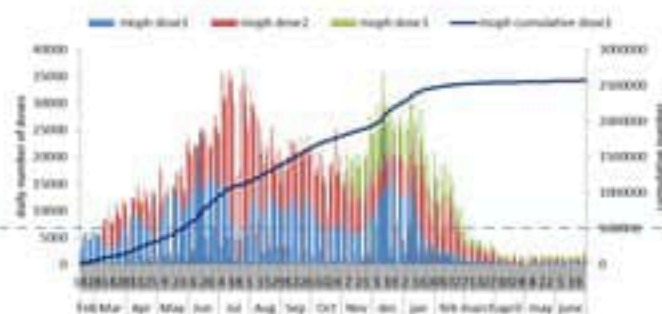

The PCR local positivity rate was 15%. The community transmission is at level 3.

COVID-19 hospital daily bed occupancy

COVID-19 PCR positivity rate

COVID-19 daily deaths

	Past 7 days	Past 14 days
New hospital admission	20	54
Admission rate /100000	0.38	1.01
New deaths	9	17
Mortality rate /100000	0.17	0.32
PCR positivity rate %	15%	13.8%
Local Incidence rate /100000	127	202
Testing rate /100000	826	1425
All admissions	Past day	% Occupancy
Occupied beds	63	12%
Occupied ICU beds	21 (4)	12%
New	Before yesterday	Cumulative
New deaths	1	10467
New cases	1320	1113519
Hot line	Past day	Cumulative
1787 (1)	278	425805
1214	582	734422

COVID-19 Vaccination (source: Impact database)

Number of doses: daily and cumulative

	Past day	Cumulative	Coverage (12y+)
Registered	612	3837638	70.4%
1 st dose	539	2700996	49.6%
2 nd dose	563	2376774	43.6%
3 rd dose	1172	605133	25.5%*