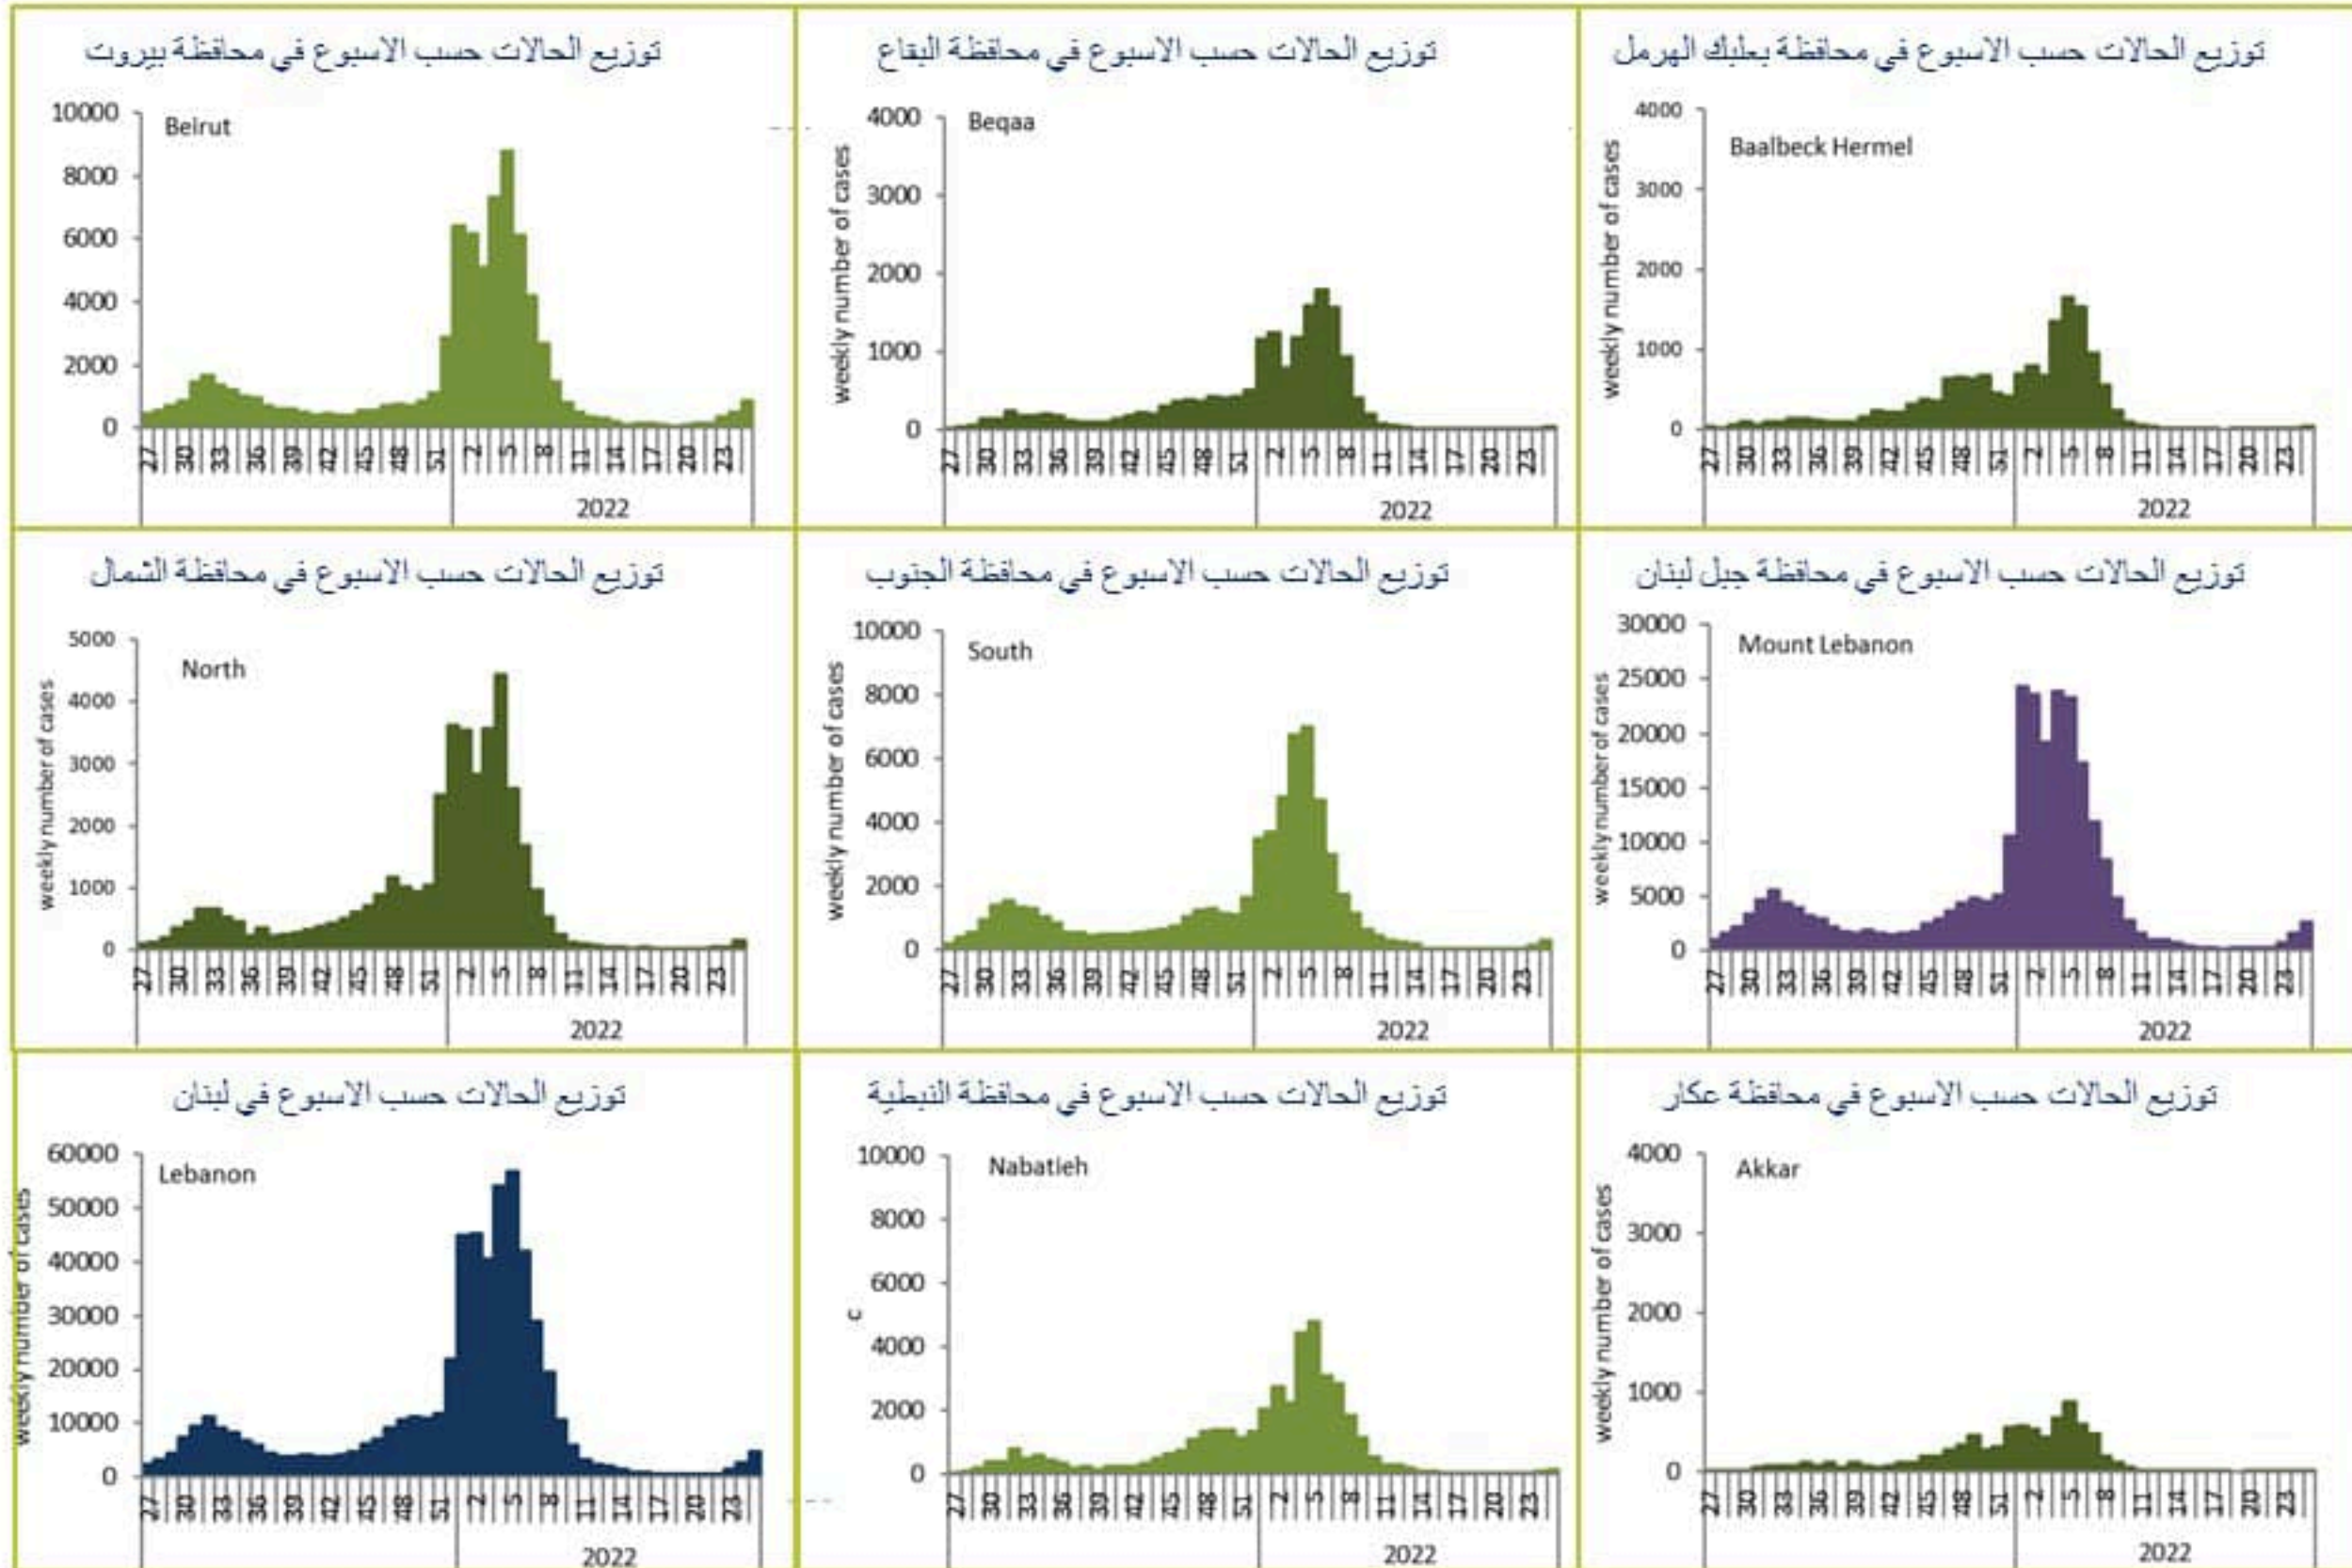

1	نهر الكلب	1	الوردانيه	1	قرنة شهبان	10	سن الفيل	3	بئر حسن		بيروت
4	جوليه عدير	1	كفر قطره	3	اليسار	1	حرش ثابت	8	الخيرى	2	عين المريسة
10	ذوق مصبح	1	دميت	6	بيت الشعار	4	جديدة المتن	13	عين الرمانه (الشيح)	1	الجامعة الاميركية
11	أونيس (كسروان)	4	بعقلين	6	ديك المحدي	1	راس الجديدة	4	فرن الشباك	2	المنارة (بيروت)
5	جوليه حارة صخر	1	بتلون	1	عين عار	2	البوشريه	32	حارة حريك	6	الروشه
5	جوليه ساحل علما	2	الباروك	6	مزرعة يشوع	1	الدورة	5	الليلكى	11	الحمرا (بيروت)
1	كفر ياسين	1	قيد التحقق	1	زكريت	3	السيثيه	12	برج البراجنة	1	عين التينة (بيروت)
2	طبرجا		عاليه	2	مار بطرس كرم التين	1	دير مار روكز	8	المريجة (بعيدا)	3	مار الياس
6	أدما والدفه	1	شويقات العمروسية	7	بيت شباب	9	الدكوانه	1	تحويطة الغدير	2	الاويسكو
2	الصفرا (كسروان)	10	حي السلم	1	عين الخروبة	1	المكلس	15	بعيدا	3	تلة الخياط
1	البوار	4	خلده	1	عين علق	9	أطليلياس	17	الحازمية (بعيدا)	2	دار الفتوى
5	عجلتون	8	شويقات الامراء	1	الفريكه	1	منقلة مزهر	1	مار تقلا (بعيدا)	8	المزرعة (بيروت)
11	البلونه	3	عرمون (عاليه)	1	قرنة الحمرا	5	جل الدير	3	البرزة	3	برج أبو حيدر
8	السهيلة (كسروان)	1	بشامون	1	جورة البلوط	8	النقاش	63	الحدث	4	البسطا الفوقا
1	داريا (كسروان)	1	عاليه	1	قنابة برمانا	4	الزلقا	6	بطشاي	6	الطريق الجديدة
4	عين الريحانة	5	الكحالة	1	المتين	2	مزرعة دير عوكر	4	اللويزة (بعيدا)	9	راس البيع (بيروت)
10	جيتا	1	كيفون	1	المروج	6	المنصورية (المتن)	1	وادي شحرور السفلى	2	الجيتاوي
1	عزير	3	بيصور (عاليه)	1	الخنشارة	9	الفنار	1	وادي شحرور العليا	1	الجسر (بيروت)
2	كفر حباب	1	بحدون المحطة	1	بتخرين	2	عين سعادة	2	بسابا (بعيدا)	25	الأشرفية (بيروت)
1	الكفور (كسروان)	1	صوفر	1	بسكنتا	2	روميه	1	حارة حمزة	2	العدلية
1	درعون	15	قيد التحقق	64	قيد التحقق	2	بقايا	1	العبادية	75	قيد التحقق
1	يحتوش		كسروان		الشوف	8	بصاليم	2	القلعة (بعيدا)		بعيدا
1	القلبيعات (كسروان)	4	جوليه صربا	2	شحيم	2	نابيه	59	قيد التحقق	11	الشيح
4	عشقوت	4	جوليه كسليك	2	الجية	5	المطيلاب		المتن	9	الجناح
3	قيطرون	13	ذوق مكابيل	1	جدرا	4	الرايبه	4	برج حمود	3	الاوزاعي