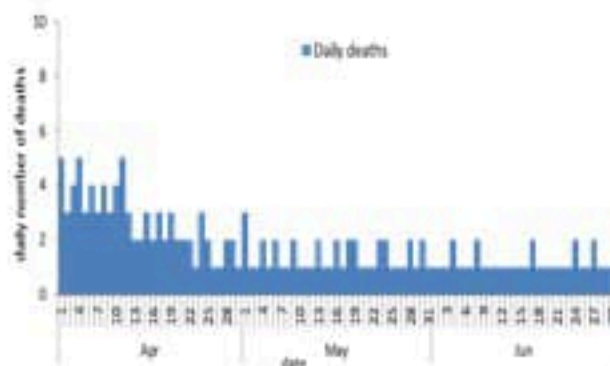

COVID-19 surveillance

The report will focus in severe cases.

In past 7 days, 20 new admissions were reported (0.38/100000), and 9 deaths (0.17/100000). The ICU COVID-19 occupancy was 12% (21 beds over 178).

The PCR local positivity rate was 15%. The community transmission is at level 3.

COVID-19 hospital daily bed occupancy

COVID-19 PCR positivity rate

COVID-19 daily deaths

	Past 7 days	Past 14 days
New hospital admission	20	54
Admission rate /100000	0.38	1.01
New deaths	9	17
Mortality rate /100000	0.17	0.32
PCR positivity rate %	15%	13.8%
Local Incidence rate /100000	127	202
Testing rate /100000	826	1425
All admissions	Past day	% Occupancy
Occupied beds	63	12%
Occupied ICU beds	21 (4)	12%
New	Before yesterday	Cumulative
New deaths	1	10467
New cases	1320	1113519
Hot line	Past day	Cumulative
1787 (1)	278	425805
1214	582	734422

COVID-19 Vaccination (source: Impact database)

Number of doses: daily and cumulative

	Past day	Cumulative	Coverage (12y+)
Registered	612	3837638	70.4%
1 st dose	539	2700996	49.6%
2 nd dose	563	2376774	43.6%
3 rd dose	1172	605133	25.5%*